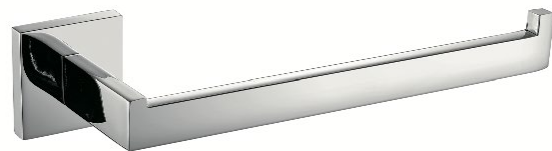

Square Towel Holder

FA2303

Specifications:

- Heavy metal construction
- 304 stainless steel material
- Quick and easy installation

Warranty:

2-Year Limited Warranty

Features:

-  Heavy Metal Construction
-  Stainless Steel Material

Mirror Chrome Finish (CH) and Brushed Stainless Steel (BN1), to compliment Brushed Nickel Matte Black (MB)