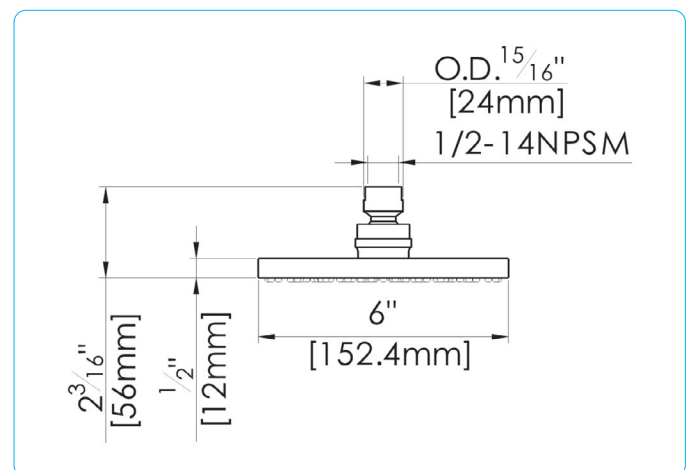

Features:

ABS Manufactured out of ABS

Available in Polished Chrome (CP), Brushed Nickel (BN) and Matte Black, (MB)