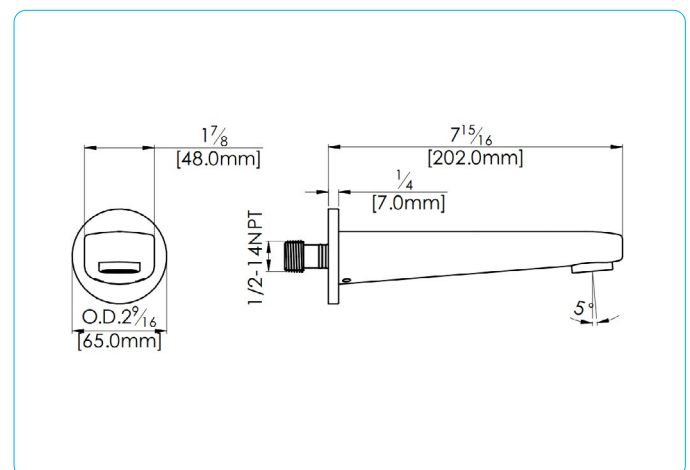

Features:

Heavy Brass Construction

Utilizes fluid "Speed Connect"

Available in Polished Chrome (CP) and Brushed Nickel (BN)