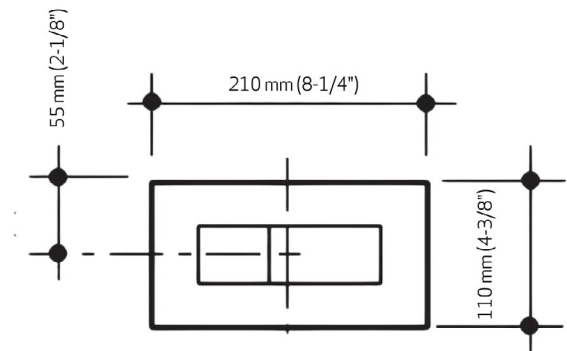

Features:

Metal Construction

Chrome (C), Satin (S) and Matte Black (MB)