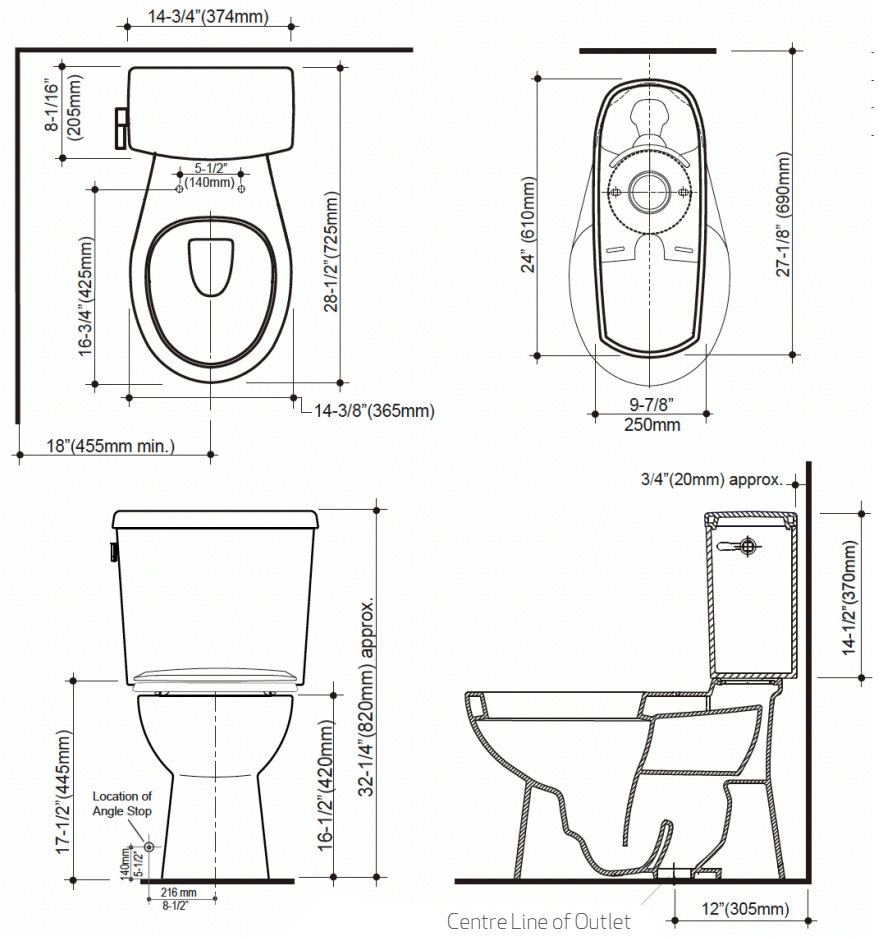

Technical Drawing & Certifications

301401 + 301400(-R)

All dimensions are in inches and millimeters and are subject to normal manufacturing variations. fluid pursues a policy of continuing improvement in design and performance of its products. The right is reserved to vary specifications without notice.

Watersense Certified

Uniform Plumbing Code Certified

MAP Premium Certified

High Efficiency Toilet

Warranty:

fluid™ warrants its toilets to be free of defects in material and workmanship during normal residential or commercial use for the following periods:

- ➔ Vitreous china materials for a period of 10 years, (120 months) *
- ➔ Mechanical components, such as tank internal components, handles and plastic components for a period of 2 years, (24 months)
- ➔ Seats included with toilets for a period of 2 years, (24 months).

Important:

The 0.8 gpf Easy Height, Elongated toilet, will comply with the Americans with Disabilities Act when installed to Easy Height Standards for Accessible Design, Section 4.16 Water Closets. Further reference must be made to the relevant sections of Easy Height Standards for Accessible Design with current amendments to determine clear floor space, grab bar, and operation requirements.