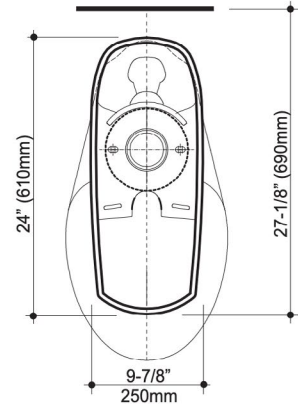

Technical Drawing & Certifications

301402 + 301400 (-R)

All dimensions are in inches and millimeters and are subject to normal manufacturing variations. fluid pursues a policy of continuing improvement in design and performance of its products. The right is reserved to vary specifications without notice.

ADA Compliant

Watersense Certified

Uniform Plumbing Code Certified

MAP Premium Certified

High Efficiency Toilet

Warranty:

fluid™ warrants its toilets to be free of defects in material and workmanship during normal residential or commercial use for the following periods:

- ➔ Vitreous china materials for a period of 10 years, (120 months) *
- ➔ Mechanical components, such as tank internal components, handles and plastic components for a period of 2 years, (24 months)
- ➔ Seats included with toilets for a period of 2 years, (24 months).

Important:

The 0.8 gpf Easy Height, Elongated toilet, will comply with the Americans with Disabilities Act when installed to Easy Height Standards for Accessible Design, Section 4.16 Water Closets. Further reference must be made to the relevant sections of Easy Height Standards for Accessible Design with current amendments to determine clear floor space, grab bar, and operation requirements.