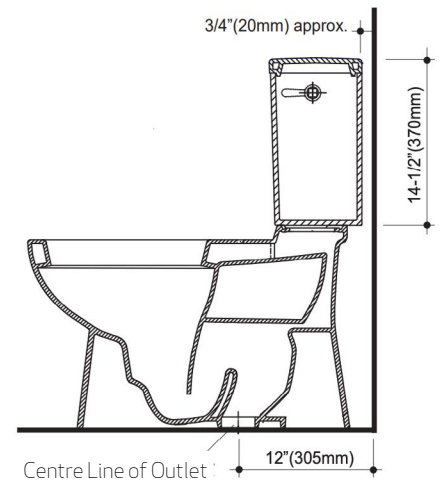

Technical Drawing & Certifications

301402 + 301400 (-R)

All dimensions are in inches and millimeters and are subject to normal manufacturing variations. fluid pursues a policy of continuing improvement in design and performance of its products. The right is reserved to vary specifications without notice.

ADA Compliant

Watersense Certified

Uniform Plumbing Code Certified

MAP Premium Certified

High Efficiency Toilet

Warranty:

fluid™ warrants its toilets to be free of defects in material and workmanship during normal residential or commercial use for the following periods:

- ➔ Vitreous china materials for a period of 10 years, (120 months) *
- ➔ Mechanical components, such as tank internal components, handles and plastic components for a period of 2 years, (24 months)
- ➔ Seats included with toilets for a period of 2 years, (24 months).

Important:

The 0.8 gpf Easy Height, Elongated toilet, will comply with the Americans with Disabilities Act when installed to Easy Height Standards for Accessible Design, Section 4.16 Water Closets. Further reference must be made to the relevant sections of Easy Height Standards for Accessible Design with current amendments to determine clear floor space, grab bar, and operation requirements.