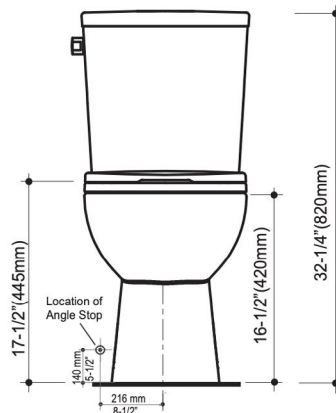

Technical Drawing & Certifications

301402 + 301400 (-R)

All dimensions are in inches and millimeters and are subject to normal manufacturing variations. fluid pursues a policy of continuing improvement in design and performance of its products. The right is reserved to vary specifications without notice.

ADA Compliant

Watersense Certified

Uniform Plumbing Code Certified

MAP Premium Certified

High Efficiency Toilet

Warranty:

fluid™ warrants its toilets to be free of defects in material and workmanship during normal residential or commercial use for the following periods:

- ➔ Vitreous china materials for a period of 10 years, (120 months) *
- ➔ Mechanical components, such as tank internal components, handles and plastic components for a period of 2 years, (24 months)
- ➔ Seats included with toilets for a period of 2 years, (24 months).

Important:

The 0.8 gpf Easy Height, Elongated toilet, will comply with the Americans with Disabilities Act when installed to Easy Height Standards for Accessible Design, Section 4.16 Water Closets. Further reference must be made to the relevant sections of Easy Height Standards for Accessible Design with current amendments to determine clear floor space, grab bar, and operation requirements.