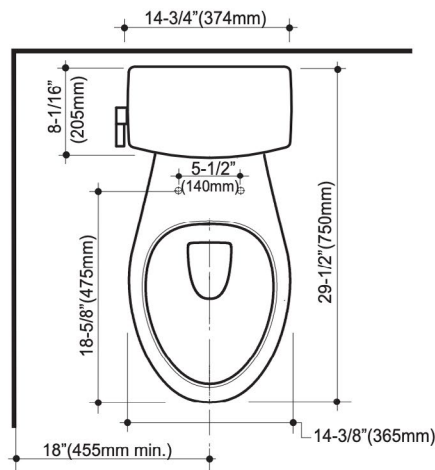

Technical Drawing & Certifications

301402 + 301400 (-R)

All dimensions are in inches and millimeters and are subject to normal manufacturing variations. fluid pursues a policy of continuing improvement in design and performance of its products. The right is reserved to vary specifications without notice.

ADA Compliant

Watersense Certified

Uniform Plumbing Code Certified

MAP Premium Certified

High Efficiency Toilet

Warranty:

fluid™ warrants its toilets to be free of defects in material and workmanship during normal residential or commercial use for the following periods:

- ➔ Vitreous china materials for a period of 10 years, (120 months) *
- ➔ Mechanical components, such as tank internal components, handles and plastic components for a period of 2 years, (24 months)
- ➔ Seats included with toilets for a period of 2 years, (24 months).

Important:

The 0.8 gpf Easy Height, Elongated toilet, will comply with the Americans with Disabilities Act when installed to Easy Height Standards for Accessible Design, Section 4.16 Water Closets. Further reference must be made to the relevant sections of Easy Height Standards for Accessible Design with current amendments to determine clear floor space, grab bar, and operation requirements.