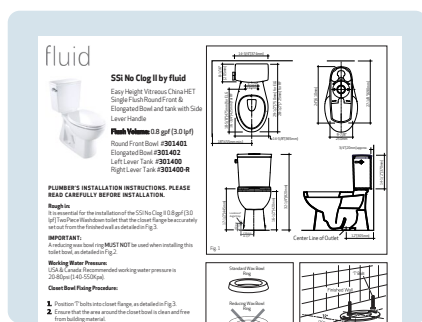

whats in the **box?**

SSi by fluid Two Piece Round Front Washdown Toilet

301401 (Bowl) + 301400/R (Tank)

Inlet Valve Installation Kit

Tank to Bowl Foam Seal
687215

Bolt Cover Caps
687243W

Soft Close Elongated Seat
326203W

Toilet Installation Instructions

These are all the items that come in every box with this toilet. If you are missing anything that you see here that is not in your box, please contact customer service below.