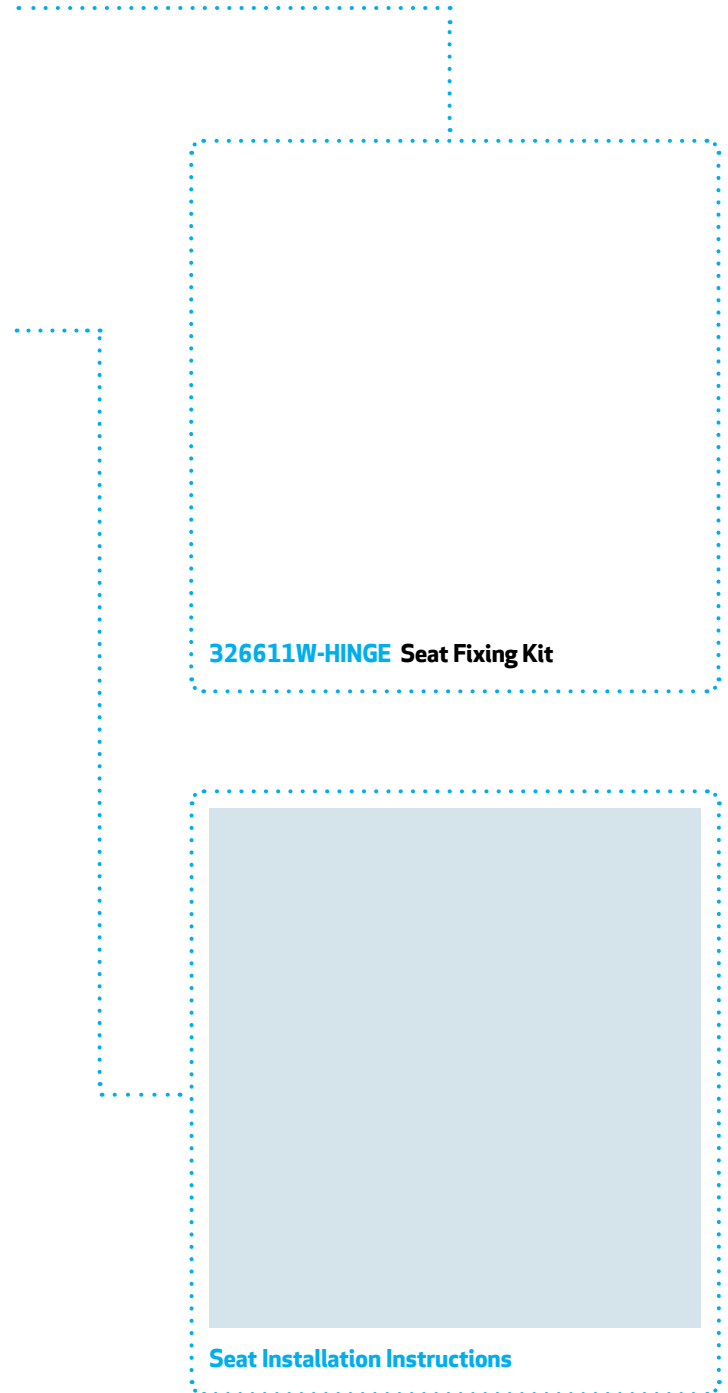

whats in the **box?**

326621W **Soft Close Top Fixing Round Front Detachable Seat**

These are all the items that come in every box with this seat. If you are missing anything that you see here that is not in your box, please contact customer service below.