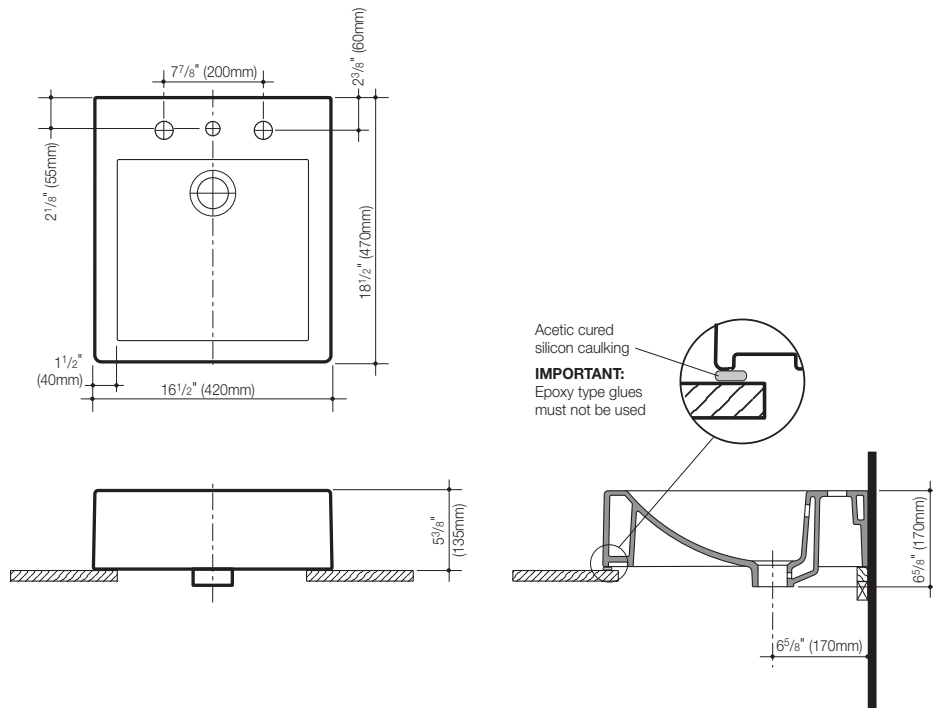

## Liano Above Counter Ceramic Vanity Basins

664408W / 664418W / 664438W

### Specifications:

- ➔ Available in no faucet hole option Code No. 664408, one faucet hole – centre option Code No. 664418, and three faucet hole option Code No. 664438.
- ➔ Drain outlets use 1 1/4" (32mm) diameter drain outlet assemblies.
- ➔ Bowl Capacity: 1.26 gal (4.8 l) to overflow.
- ➔ Weight: 31 lbs (14 kg)
- ➔ Overflow: Rear overflow
- ➔ Fixing: The underside of the lavatory rim must be sealed to the countertop with an approved acetic cured silicon caulking. Epoxy type glues must not be used.
- ➔ The box is supplied with a template which must be used for the countertop cut-out.
- ➔ Color: White

### Codes and Standards:

ANSI/ASME A112.19.3,  
CSA B45 Series-02,  
IAPMO / cUPC Listed

All dimensions are in inches and millimetres and are subject to normal manufacturing variations. Caroma pursues a policy of continuing improvement in design and performance of its products. The right is therefore reserved to vary specifications without notice.