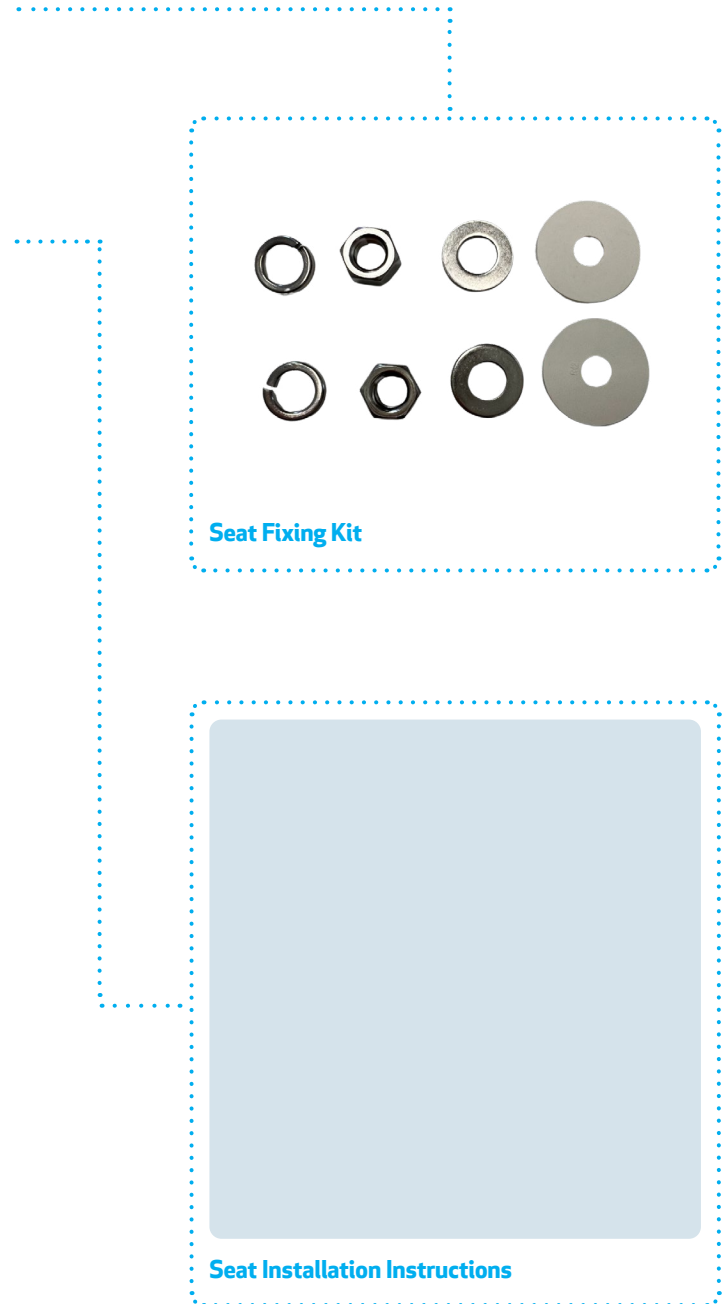

whats in the **box?**

326060W **Commercial Open-Front Bottom Fixing Seat**

These are all the items that come in every box with this seat. If you are missing anything that you see here that is not in your box, please contact customer service below.