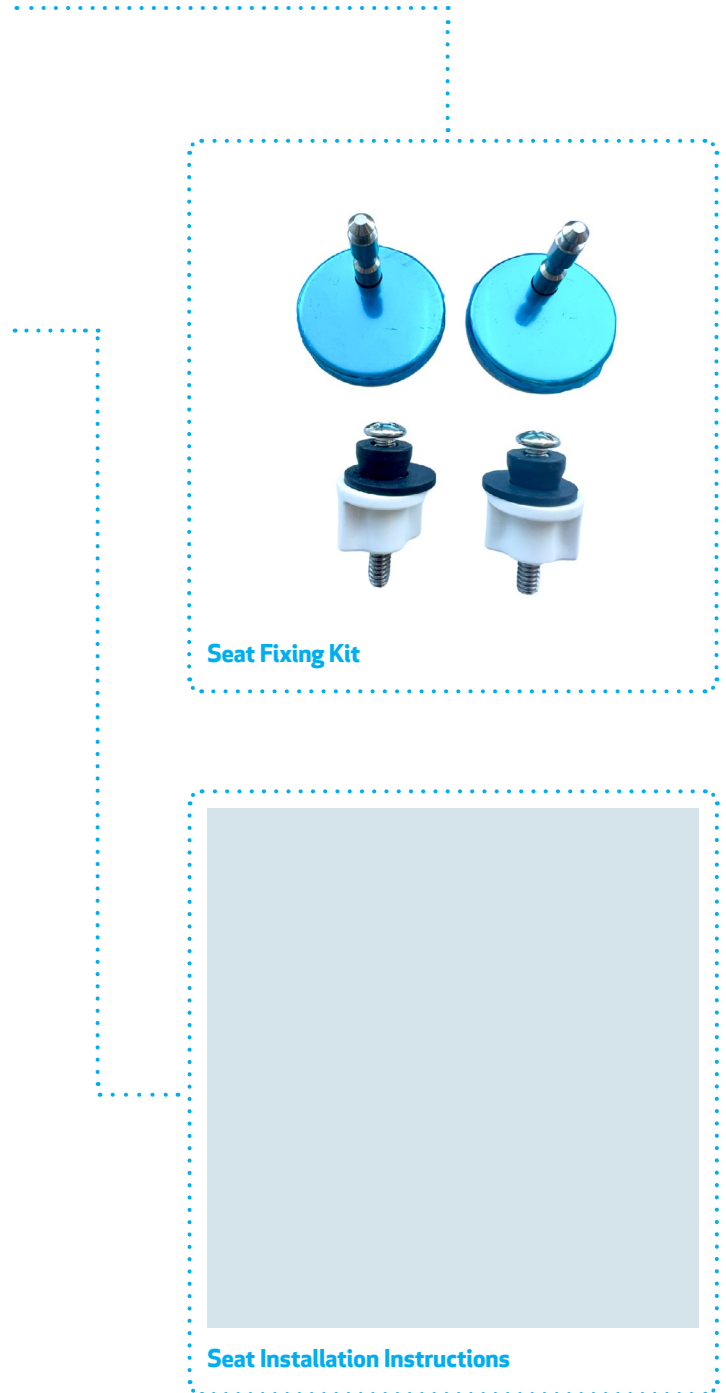

whats in the **box?**

326620W **Soft Close Bottom Fixing Round Front Detachable Seat**

Seat Fixing Kit

Seat Installation Instructions

These are all the items that come in every box with this seat. If you are missing anything that you see here that is not in your box, please contact customer service below.