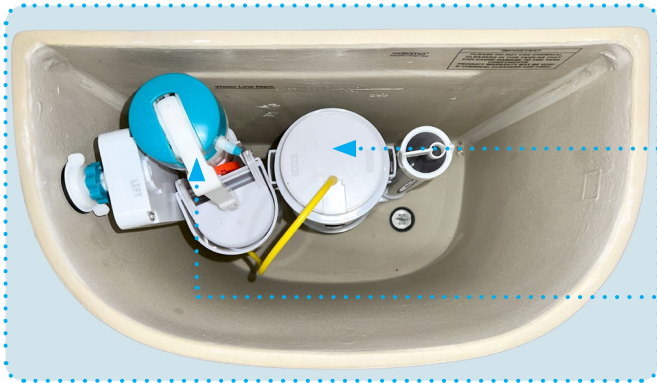

### Inlet/Fill Valve

A1280

(The part inside a toilet tank that fills the tank with water and prevents water from overflowing)

### Outlet/Flush Valve

A24233-G-829110

(The part inside a toilet tank that brings water from the tank into the bowl and initiates the flush)

**Consists of Base + Head.**

### Smart Connect Kit & Bowl Fixing Kit

415245 & 687088

## Caroma Somerton Smart 2-piece Dual Flush Toilet Suite

**Outlet/Flush Valve**

A24233-G-829110

**Inlet/Fill Valve**

A1280