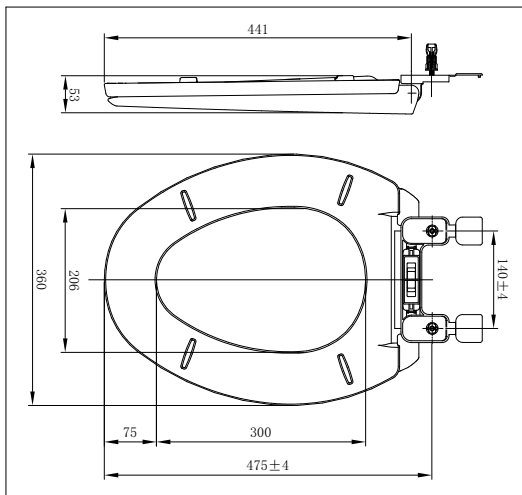

Soft Close Top Fixing Elongated Toilet Seat

326203W

Specifications:

- **Soft-close** technology prevents the lid from slamming down. Lid always closes softly and quietly.
- **Top fixing** for ease of installation and maintenance
- Sturdy polypropylene construction resists staining, fading, chipping and peeling
- Engineered to ensure excellent fit and comfort