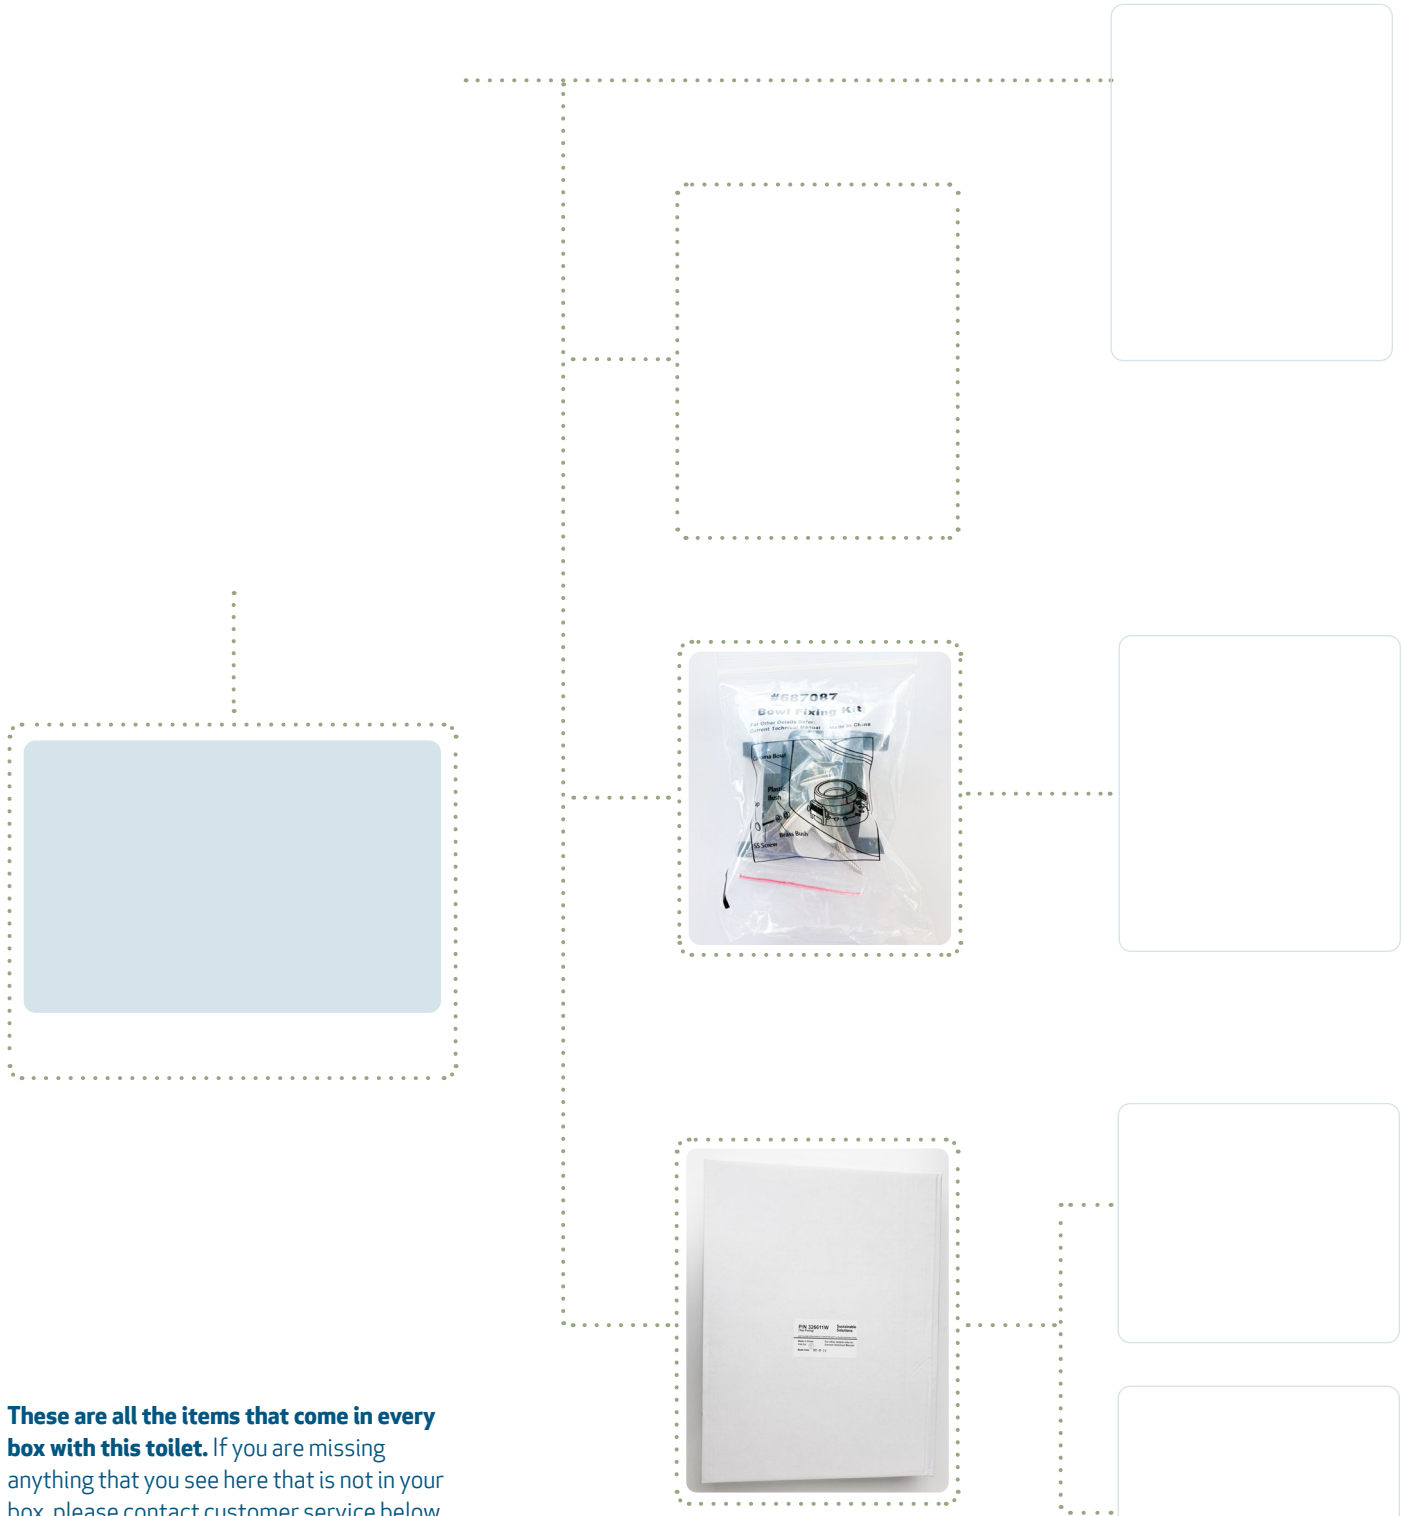

whats in the **box?**

989100 **Caroma Caravelle Smart Dual Flush Lever Toilet**

These are all the items that come in every box with this toilet. If you are missing anything that you see here that is not in your box, please contact customer service below.