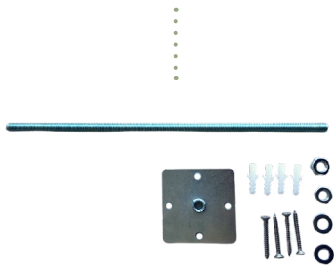

whats in the **box?**

Back Outlet Connector
M-147380

Tank to Bowl Foam Seal
687214

Bowl Fixing Kit
687089

Inlet Valve Installation Kit

These are all the items that come in every box with this toilet. If you are missing anything that you see here that is not in your box, please contact customer service below.