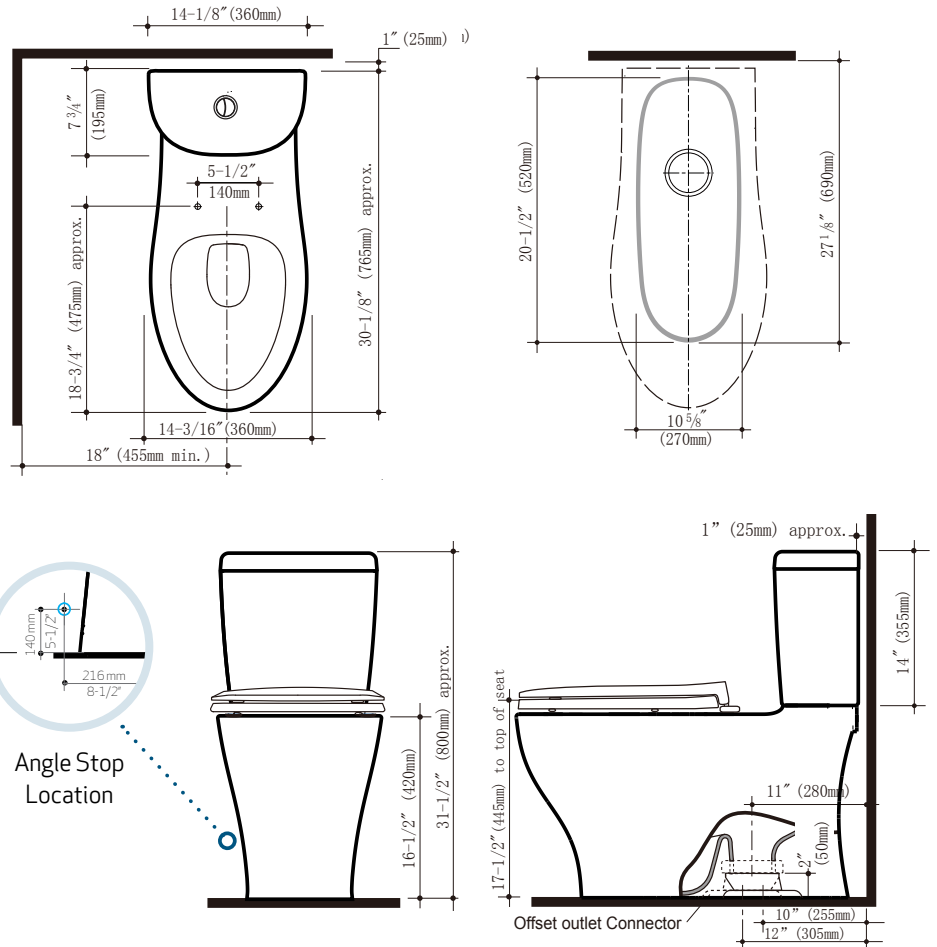

Technical Drawing & Certifications

810788 + 829109

All dimensions are in inches and millimeters and are subject to normal manufacturing variations. Caroma pursues a policy of continuing improvement in design and performance of its products. The right is therefore reserved to vary specifications without notice.

Note: All height dimensions to underside of closet bowl. Make allowance for bedding

Closet bowl fixing: The closet bowl should be bedded with an approved silicon caulking.

Smart Glaze™

Watersense Certified

Uniform Plumbing Code Certified

MAP Premium Certified

High Efficiency Toilet

Warranty:

Two year limited warranty

- ➔ Caroma plumbing products are warranted to be free of defects in material and workmanship for two years after their initial purchase. This limited warranty applies only to the original purchaser and installation of these products. In the event of a limited warranty claim, proof of purchase from an authorized reseller will be required.