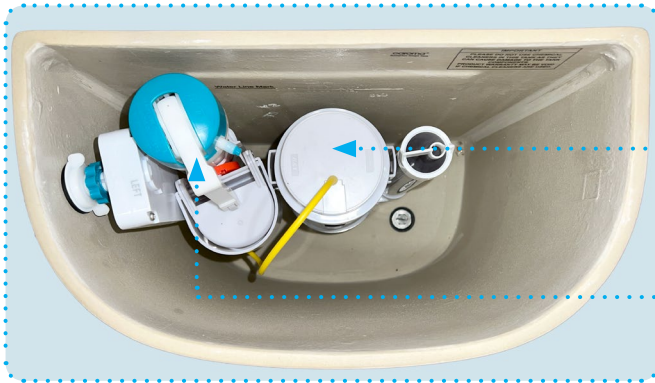

Caroma Somerton Smart 2-piece Dual Flush Toilet Suite

Dual Flush Lever Handle

A2423330200 (Left)
A2423330200-R (Right)

Tank Lid

829110-LID

Inlet/Fill Valve

A1280

(The part inside a toilet tank that fills the tank with water and prevents water from overflowing)

Outlet/Flush Valve

A24233-G-829110

(The part inside a toilet tank that brings water from the tank into the bowl and initiates the flush)

Consists of Base + Head.

Tank to Bowl Foam Seal

687214

Bolt Cover Caps

687086-CAP

Smart Connect Kit & Bowl Fixing Kit

415245 & 687088

Soft Close Detachable Seat

326611W

Consists of Seat + Fixing Kit

Caroma Somerton Smart 2-piece Dual Flush Toilet Suite

Outlet/Flush Valve