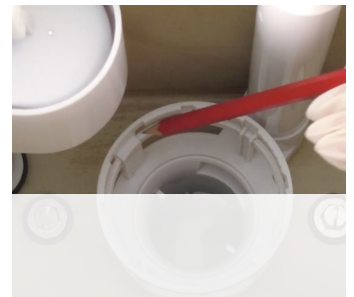

Caroma Somerton Smart 2-piece Dual Flush Toilet Suite

Dual Flush Lever Handle

A2423330200 (Left)
A2423330200-R (Right)

Tank Lid

829110-LID

Inlet/Fill Valve

A1280

(The part inside a toilet tank that fills the tank with water and prevents water from overflowing)

Outlet/Flush Valve

A24233-G-829110

(The part inside a toilet tank that brings water from the tank into the bowl and initiates the flush)

Consists of Base + Head.

Tank to Bowl Foam Seal

687214

Bolt Cover Caps

687086-CAP

Smart Connect Kit & Bowl Fixing Kit

415245 & 687088

Soft Close Detachable Seat

326611W

Consists of Seat + Fixing Kit

Caroma Somerton Smart 2-piece Dual Flush Toilet Suite

Outlet/Flush Valve

A2432 - G - 829110

Inlet/Fill Valve

A1280

Shop Toilet Repair & Maintenance Parts:

Repair & Maintenance How To Videos: (Click here to link to the full youtube playlist)

Need Help?

Email help@sustainable-solutions.com or call 1 800 460 7019