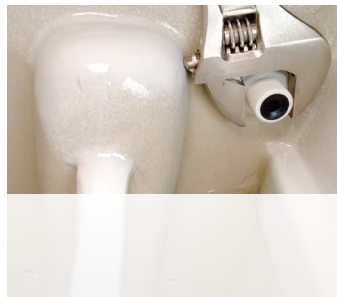

Need Help?

Email help@sustainable-solutions.com or call 1 800 460 7019