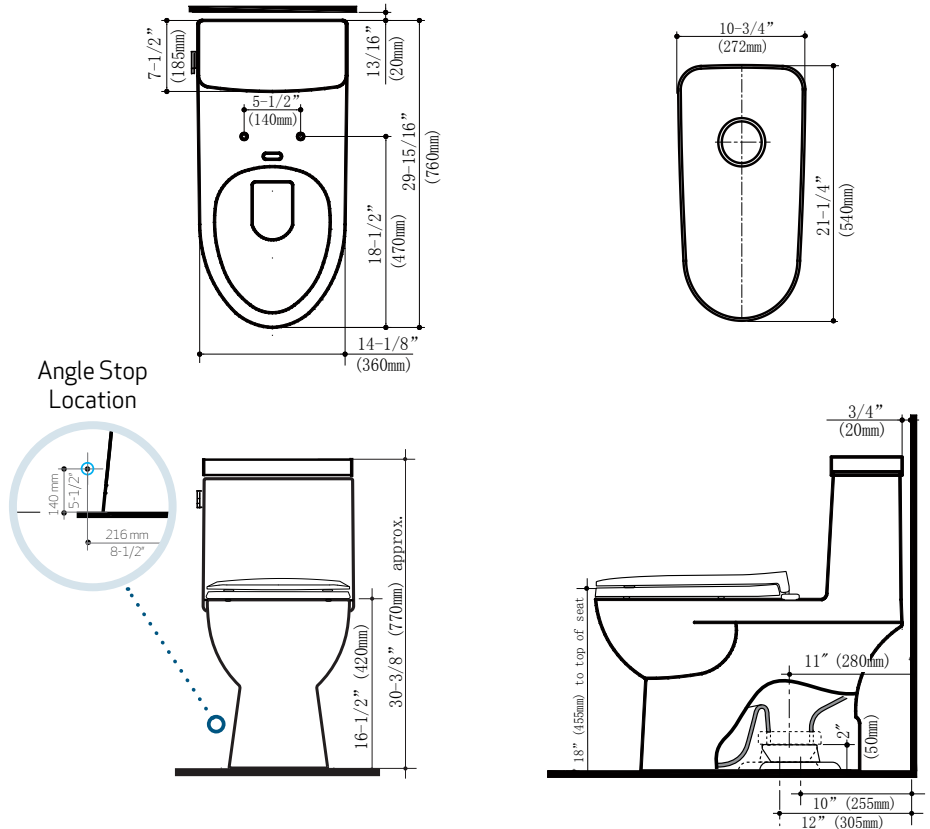

Technical Drawing & Certifications

987200 (-R)

All dimensions are in inches and millimeters and are subject to normal manufacturing variations. Caroma pursues a policy of continuing improvement in design and performance of its products. The right is therefore reserved to vary specifications without notice.

Closet bowl fixing: The closet bowl should be sealed with an approved silicon caulking.

Smart Glaze™

ADA Compliant

WaterSense Certified

Uniform Plumbing Code Certified

MAP Premium Certified

High Efficiency Toilet

Warranty:

Two year limited warranty

- ➔ Caroma plumbing products are warranted to be free of defects in material and workmanship for two years after their initial purchase. This limited warranty applies only to the original purchaser and installation of these products. In the event of a limited warranty claim, proof of purchase from an authorized reseller will be required.

Important:

The Sydney Smart II One Piece Easy Height Elongated toilet will comply with the Americans with Disabilities Act when installed to Easy Height Standards for Accessible Design, Section 4.16 Water Closets. Further reference must be made to the relevant sections of Easy Height Standards For Accessible Design with current amendments to determine clear floor space, grab bar, and operation requirements.