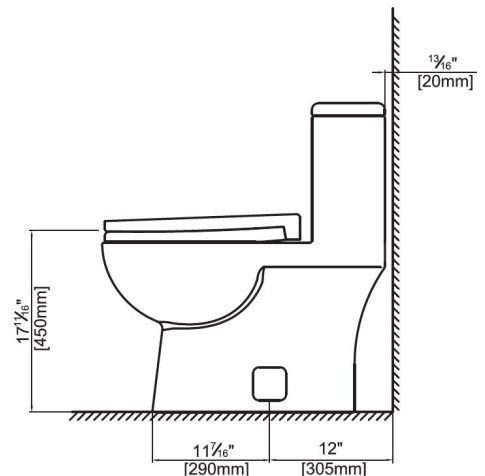

Technical Drawing & Certifications

FT240120W

All dimensions are in inches and millimetres and are subject to normal manufacturing variations.

Caroma pursues a policy of continuing improvement in design and performance of its products.

The right is therefore reserved to vary specifications without notice.

Note: All height dimensions to underside of closet bowl. Make allowance for bedding.

nano**gloss**®

ADA Compliant

Watersense Certified

Uniform Plumbing Code Certified

MAP Premium Certified

High Efficiency Toilet

Warranty:

fluid™ warrants its toilets to be free of defects in material and workmanship during normal residential or commercial use for the following periods:

- ➔ Vitreous china materials for a period of 5 years, (60 months) *
- ➔ Mechanical components, such as tank internal components, handles and plastic components for a period of 3 years, (36 months)
- ➔ Seats included with toilets for a period of 2 years, (24 months).

Important:

The Citi Siphonic One Piece Rimless Easy Height Elongated toilet will comply with the Americans with Disabilities Act when installed to Easy Height Standards for Accessible Design, Section 4.16 Water Closets. Further reference must be made to the relevant sections of Easy Height Standards For Accessible Design with current amendments to determine clear floor space, grab bar, and operation requirements.