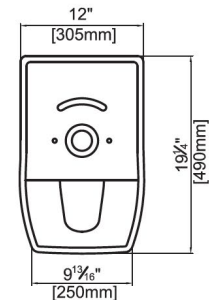

Technical Drawing & Certifications

FT240120W

All dimensions are in inches and millimetres and are subject to normal manufacturing variations.

Caroma pursues a policy of continuing improvement in design and performance of its products.

The right is therefore reserved to vary specifications without notice.

Note: All height dimensions to underside of closet bowl. Make allowance for bedding.

nano**gloss**®

ADA Compliant

Watersense Certified

Uniform Plumbing Code Certified

MAP Premium Certified

High Efficiency Toilet

Warranty:

fluid™ warrants its toilets to be free of defects in material and workmanship during normal residential or commercial use for the following periods:

- ➔ Vitreous china materials for a period of 5 years, (60 months) *
- ➔ Mechanical components, such as tank internal components, handles and plastic components for a period of 3 years, (36 months)
- ➔ Seats included with toilets for a period of 2 years, (24 months).

Important:

The Citi Siphonic One Piece Rimless Easy Height Elongated toilet will comply with the Americans with Disabilities Act when installed to Easy Height Standards for Accessible Design, Section 4.16 Water Closets. Further reference must be made to the relevant sections of Easy Height Standards For Accessible Design with current amendments to determine clear floor space, grab bar, and operation requirements.