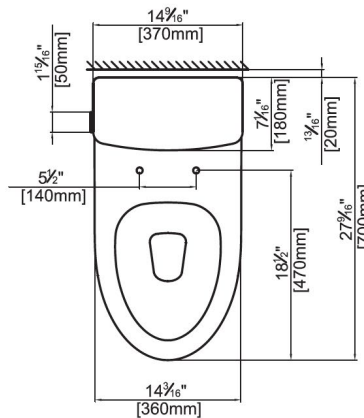

Technical Drawing & Certifications

FT240120W

All dimensions are in inches and millimetres and are subject to normal manufacturing variations.

Caroma pursues a policy of continuing improvement in design and performance of its products.

The right is therefore reserved to vary specifications without notice.

Note: All height dimensions to underside of closet bowl. Make allowance for bedding.

nano**gloss**®

ADA Compliant

Watersense Certified

Uniform Plumbing Code Certified

MAP Premium Certified

High Efficiency Toilet

Warranty:

fluid™ warrants its toilets to be free of defects in material and workmanship during normal residential or commercial use for the following periods:

- ➔ Vitreous china materials for a period of 5 years, (60 months) *
- ➔ Mechanical components, such as tank internal components, handles and plastic components for a period of 3 years, (36 months)
- ➔ Seats included with toilets for a period of 2 years, (24 months).

Important:

The Citi Siphonic One Piece Rimless Easy Height Elongated toilet will comply with the Americans with Disabilities Act when installed to Easy Height Standards for Accessible Design, Section 4.16 Water Closets. Further reference must be made to the relevant sections of Easy Height Standards For Accessible Design with current amendments to determine clear floor space, grab bar, and operation requirements.