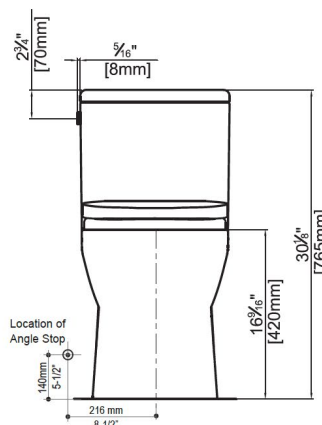

Technical Drawing & Certifications

FT240120W

All dimensions are in inches and millimetres and are subject to normal manufacturing variations.

Caroma pursues a policy of continuing improvement in design and performance of its products.

The right is therefore reserved to vary specifications without notice.

Note: All height dimensions to underside of closet bowl. Make allowance for bedding.

nano**gloss**®

ADA Compliant

Watersense Certified

Uniform Plumbing Code Certified

MAP Premium Certified

High Efficiency Toilet

Warranty:

fluid™ warrants its toilets to be free of defects in material and workmanship during normal residential or commercial use for the following periods:

- ➔ Vitreous china materials for a period of 5 years, (60 months) *
- ➔ Mechanical components, such as tank internal components, handles and plastic components for a period of 3 years, (36 months)
- ➔ Seats included with toilets for a period of 2 years, (24 months).

Important:

The Citi Siphonic One Piece Rimless Easy Height Elongated toilet will comply with the Americans with Disabilities Act when installed to Easy Height Standards for Accessible Design, Section 4.16 Water Closets. Further reference must be made to the relevant sections of Easy Height Standards For Accessible Design with current amendments to determine clear floor space, grab bar, and operation requirements.