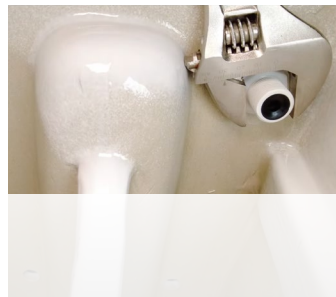

Need Help?

Email help@sustainable-solutions.com or call 1 800 460 7019