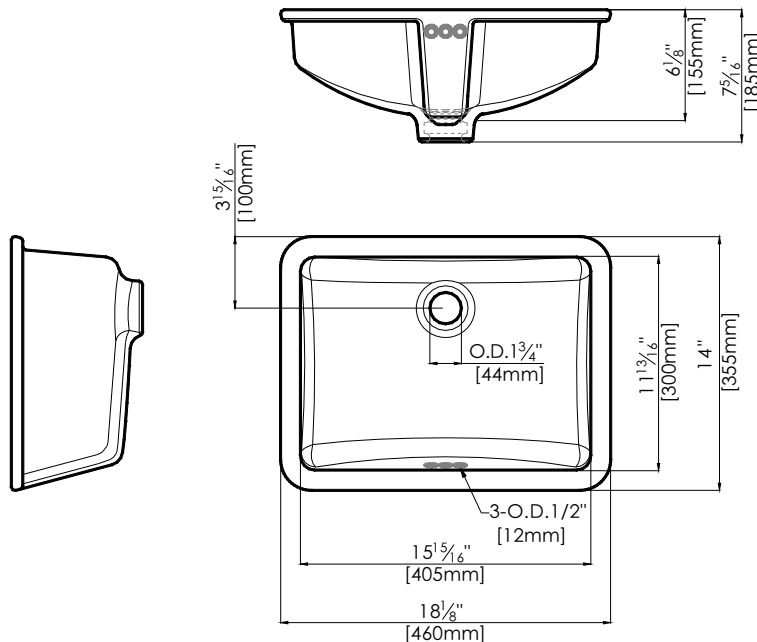

Citi Square 18 Undermount Vitreous China Vanity Basin

FB2418140W

Specifications:

- Undermount Vitreous China Vanity Basin
- Overall dimensions: 18 1/8" (460mm) x 14" (355mm) x 7 5/16" (185mm)
- Bowl dimensions: 15 15/16" (405mm) x 11 13/16" (300mm) x 6 1/8" (155mm)
- Has 1 3/4" (44mm) diameter off-center drain opening
- 3 Overflow holes
- Include mounting hardware to fix basin to the countertop
- High quality waste drain with a removable basket is available and sold separately
- The basin is packed in a cardboard box