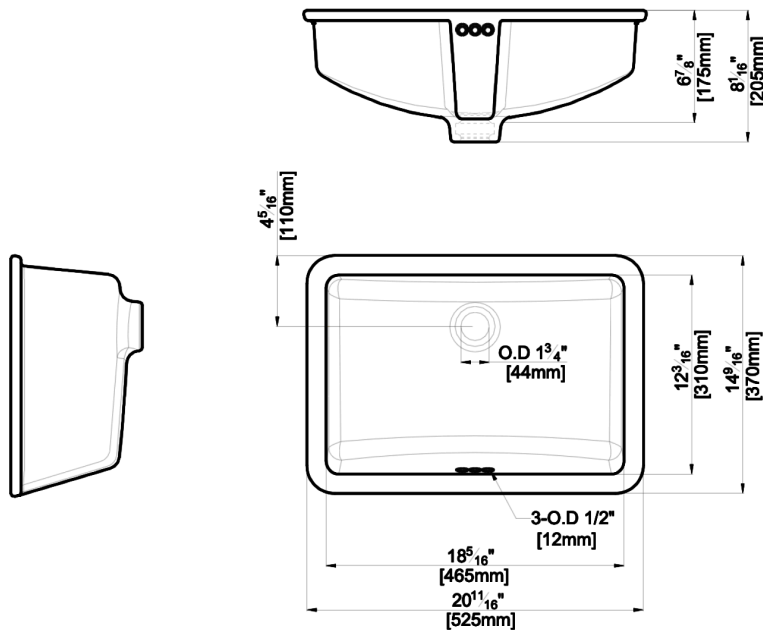

Citi Square 21 Undermount Vitreous China Vanity Basin

FB2421140W

Specifications:

- Undermount Vitreous China Vanity Basin
- Overall dimensions: 20 ¹/₁₆" (525mm) x 14 ⁹/₁₆" (370mm) x 8 ¹/₁₆" (205mm)
- Bowl dimensions: 18 ⁵/₁₆" (465mm) x 12 ³/₁₆" (310mm) x 6 ⁷/₈" (175mm)
- Features 1 ³/₄" (44mm) diameter off-center drain opening
- 3 Overflow holes
- Includes mounting hardware to fix basin to countertop
- High quality waste drain with a removable basket is available and sold separately
- The basin is packed in a cardboard box