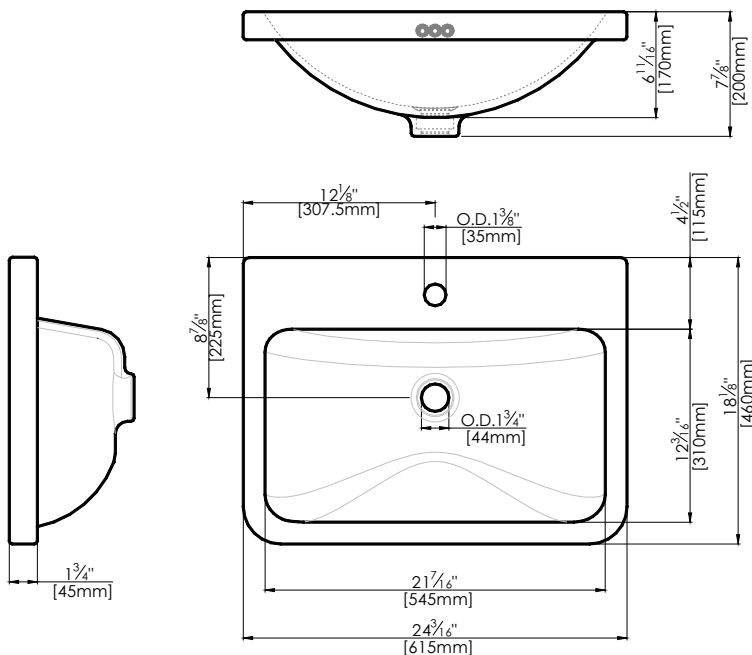

Citi Square Inset 24 Vitreous China Vanity Basin

FB2424181W

Specifications:

- ➔ Top Mount Vitreous China Vanity Basin
- ➔ Overall dimensions: 24 ³/₁₆" (615mm) x 18 ¹/₈" (460mm) x 7 ⁷/₈" (200mm)
- ➔ Bowl dimensions: 21 ⁷/₁₆" (545mm) x 12 ³/₁₆" (310mm) x 6 ¹¹/₁₆" (170mm)
- ➔ Has 1 ³/₄" (44mm) diameter off-center drain opening
- ➔ 3 Overflow holes
- ➔ Includes mounting hardware to fix basin to the countertop
- ➔ High quality waste drain with a removable basket is available and sold separately
- ➔ The basin is packed in a cardboard box