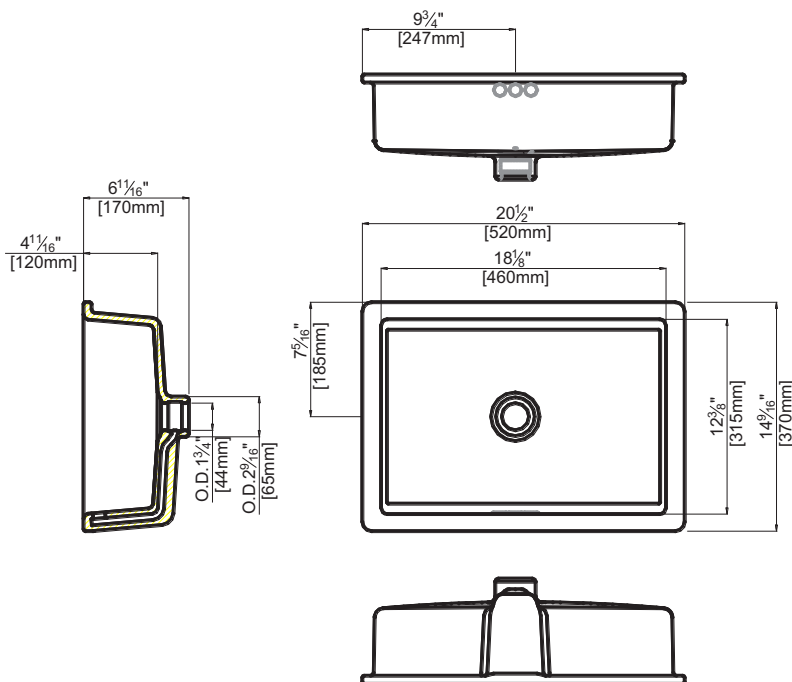

Quad 20 Undermount Vitreous China Vanity Basin (ADA)

FB1620150W

Specifications:

- Undermount Vitreous China Vanity Basin
- **Overall dimensions:**
20 1/2" (520mm) x 14 9/16" (370mm) x 6 11/16" (170mm)
- **Bowl dimensions:**
18 1/8" (460mm) x 13 3/8" (315mm) x 4 11/16" (120mm)
- Has 1 3/4" (44mm) diameter drain opening
- Includes overflow channel
- Includes mounting hardware to fix basin to the countertop
- High quality waste drain with a removable basket is available and sold separately
- The basin is packed in a cardboard box