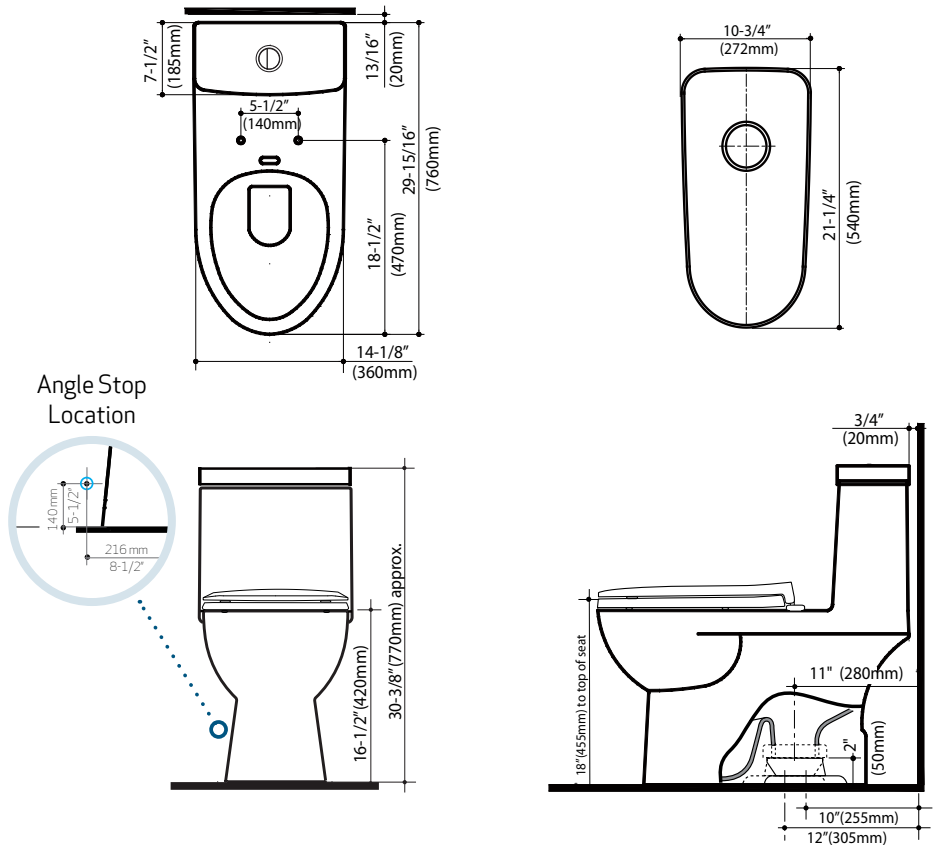

Technical Drawing & Certifications

987150W

All dimensions are in inches and millimeters and are subject to normal manufacturing variations. Caroma pursues a policy of continuing improvement in design and performance of its products. The right is therefore reserved to vary specifications without notice.

Closet bowl fixing: The closet bowl should be sealed with an approved silicon caulking.

Smart Glaze™

Watersense Certified

Uniform Plumbing Code Certified

MAP Premium Certified

High Efficiency Toilet

Warranty:

Two year limited warranty

→ Caroma plumbing products are warranted to be free of defects in material and workmanship for two years after their initial purchase. This limited warranty applies only to the original purchaser and installation of these products. In the event of a limited warranty claim, proof of purchase from an authorized reseller will be required.