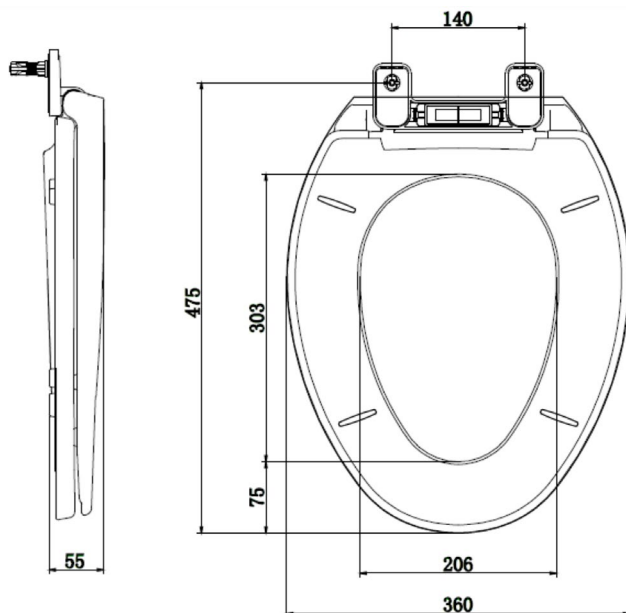

Soft Close Elongated Toilet Seat

326202W

Specifications:

- **Soft-close** technology prevents the lid from slamming down. Lid always closes softly and quietly.
- Made to fit **Elongated** Bowls
- **Top fixing** or ease of installation and maintenance
- Sturdy polypropylene construction resists staining, fading, chipping and peeling
- Engineered to ensure excellent fit and comfort