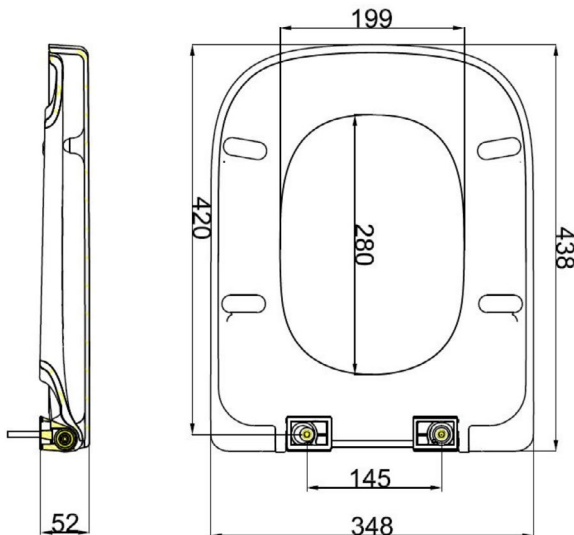

Invisi II Cube Soft Close Toilet Seat

300024W

Specifications:

- **Soft-close** technology prevents the lid from slamming down. Lid always closes softly and quietly.
- **Unique shape**; designed specifically to fit the Caroma Invisi II Cube Toilet bowl
- **Top fixing** or ease of installation and maintenance
- Sturdy polypropylene construction resists staining, fading, chipping and peeling
- Engineered to ensure excellent fit and comfort