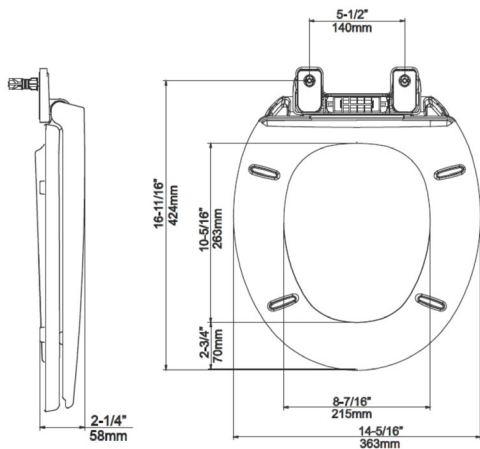

Soft Close Round Front Plus Toilet Seat

326201W

Specifications:

- **Soft-close** technology prevents the lid from slamming down. Lid always closes softly and quietly.
- **Top fixing** or ease of installation and maintenance
- Sturdy polypropylene construction resists staining, fading, chipping and peeling
- Engineered to ensure excellent fit and comfort
- Discreet, color matched plast hinge system