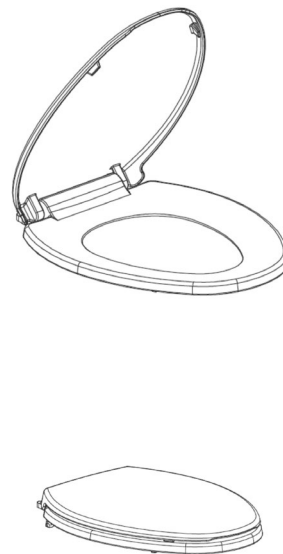

Soft Close Round Front Plus Toilet Seat

326201W

Specifications:

- **Soft-close** technology prevents the lid from slamming down. Lid always closes softly and quietly.
- **Top fixing** or ease of installation and maintenance
- Sturdy polypropylene construction resists staining, fading, chipping and peeling
- Engineered to ensure excellent fit and comfort
- Discreet, color matched plast hinge system