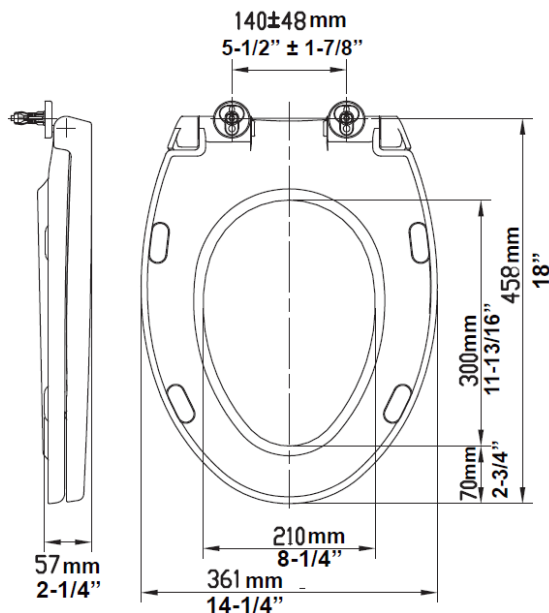

## Soft Close Detachable Elongated Toilet Seat

326611W

### Specifications:

- **Soft-close** technology prevents the lid from slamming down. Lid always closes softly and quietly.
- Designed to instantly **detach**, allowing for fast and easy cleaning
- Fits **elongated** toilet bowls
- **Top fixing** or ease of installation and maintenance
- Sturdy polypropylene construction resists staining, fading, chipping and peeling
- Engineered to ensure excellent fit and comfort