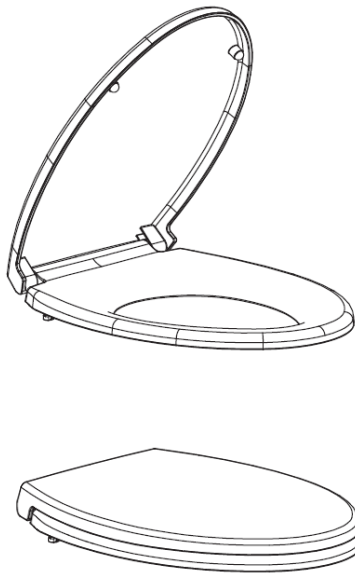

## Soft Close Detachable Elongated Toilet Seat

326611W

### Specifications:

- **Soft-close** technology prevents the lid from slamming down. Lid always closes softly and quietly.
- Designed to instantly **detach**, allowing for fast and easy cleaning
- Fits **elongated** toilet bowls
- **Top fixing** or ease of installation and maintenance
- Sturdy polypropylene construction resists staining, fading, chipping and peeling
- Engineered to ensure excellent fit and comfort

### Features:

-  Detachable Seat
-  Top Fixing Installation
-  Soft Closing
-  Elongated