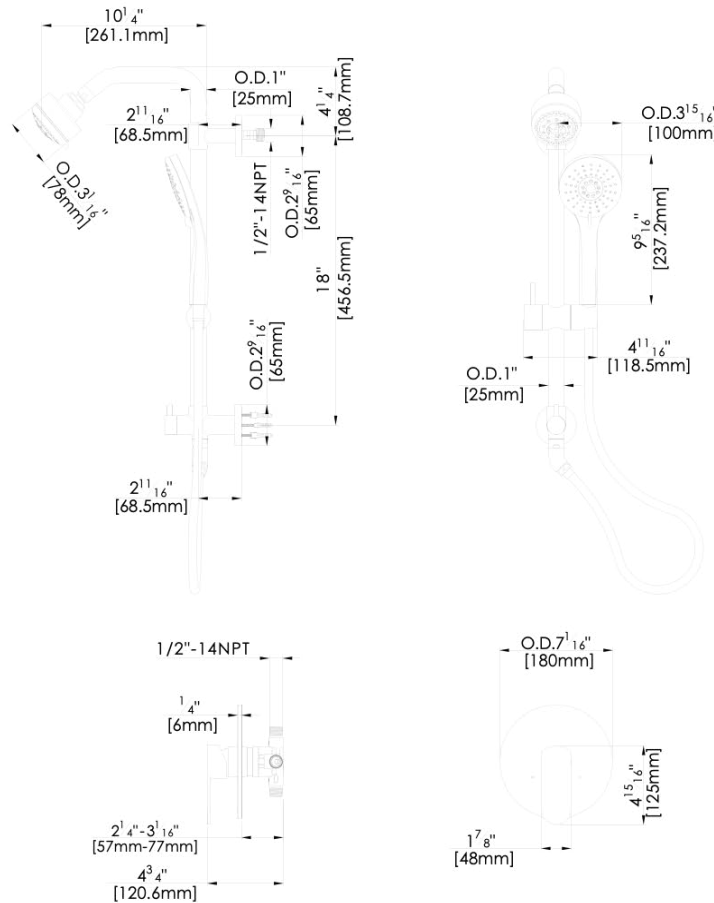

Technical Drawing

F281208T-18

Warranty:

Limited Lifetime Faucet Warranty against material and manufacturing defects for residential use.
2 Year Limited Warranty on all industrial, commercial and business applications.

Codes and Standards:

ANSI/ASME A112.18.1
CSA B125.1
IAPMO / cUPC Listed
EPA Watersense Listed

Flow Rate:

Hand Shower & Shower Head
1.8 gpm @ 60 psig

Low Flow Alternative: Hand Shower & Shower Head @ 1.5 gpm:
F281208T-18-15