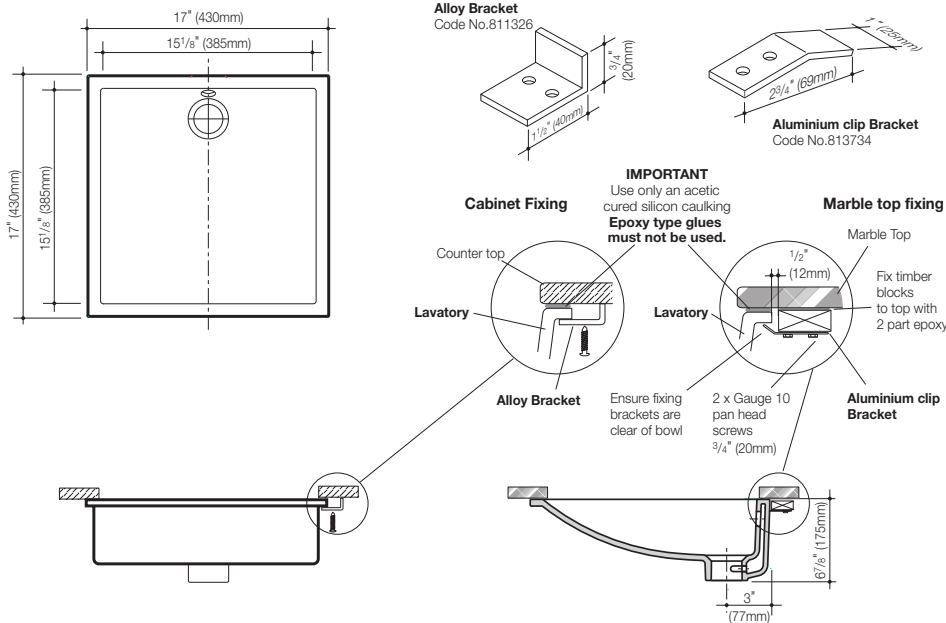

Liano Undermount Ceramic Vanity Basin (white)

664208W

Specifications:

- Has 1 1/4" (32 mm) diameter drain opening
- **Overall dimensions:** 17" (430 mm) x 17" (430)
- **Bowl dimensions:** 15 1/8" (385mm) x 15 1/8" (385mm)
- **Bowl Capacity:** 2.9 gal (9 l) to overflow.
- **Weight:** 21 lbs (10 kg).
- 4 Aluminium Clip Brackets, Code No. 813734 are supplied as standard for fixing basin to the underside of marble or granite countertops. Alloy Bracket Code No. 811326 (not supplied) is available as an option for fixing basin to wooden counter tops.
- The rim must be sealed to the countertop with an approved acetic cured silicon caulking. **Epoxy type glues must not be used.**
- The basin is supplied with a template which must be used for the countertop cut-out.

Codes and Standards:

ANSI/ASME A112.19.3,
CSA B45 Series-02,
IAPMO / cUPC Listed

All dimensions are in inches and millimetres and are subject to normal manufacturing variations. Caroma pursues a policy of continuing improvement in design and performance of its products. The right is therefore reserved to vary specifications without notice.