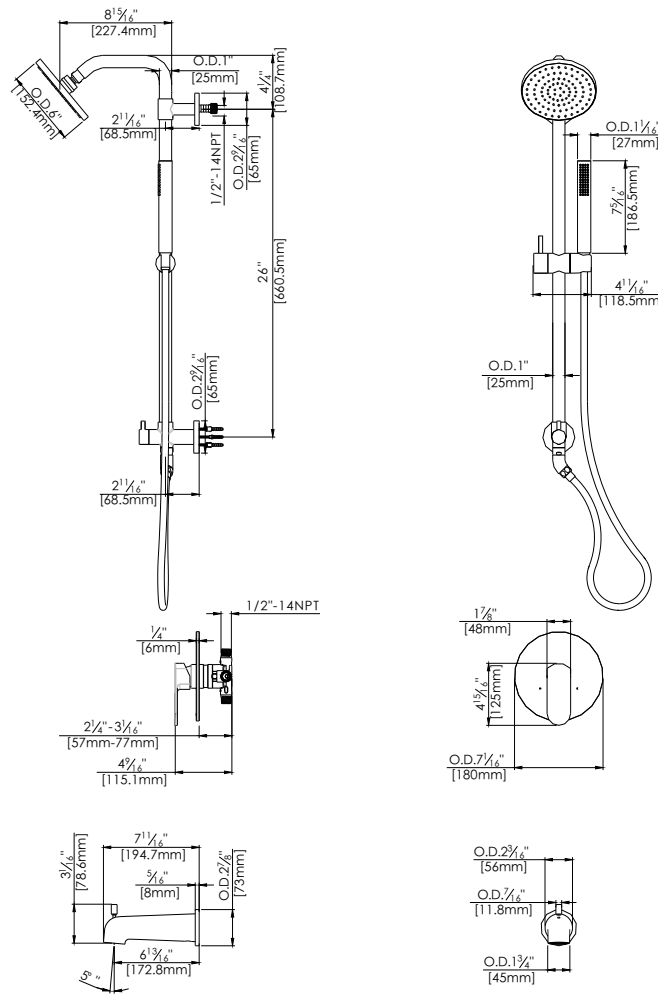

Wisdom Switch Tub, 6" Shower Head & Hand Shower Trim Kit

F281218TMB

Specifications:

- Metal construction for durability and reliability
- Pressure balancing volume control (non-diverting)
- Max-temperature limit stop for added safety
- Integral stop check valves for easy maintenance
- Valve and trim packages are sold separately
- Requires the fluid F1001B pressure balancing valve, (sold separately and available with shut off in solder, PEX and PEX-W.)

Components:

F1001TMB	Cartridge Sleeve
FP6024041MB	Citi Handle
FP6001035-1PB	Cover Plate
FP933000MB	Switch Slide Bar
FP900208MB	8" Switch Shower Arm
FP6000350MB	6" Shower Head
FP6006048MB	Round Hand Shower
FP6001007MB	60" Shower Hose
FP6098034LMB	Curved Diverting Tub Spout

Features:

-  Requires F1001B
-  Bubble Level
-  Integral Stops
-  Speed Connect Slide Bar
-  Slip Fit Tub Spout

Available in Matte Black

Technical Drawing

F281218TMB

Warranty:

Limited Lifetime Faucet Warranty against material and manufacturing defects for residential use.

Hand Shower 1.8 gpm @ 60 psig

Tub spout 4.5 gpm @ 60 psig

Low Flow Alternative: Hand Shower & Shower Head @ 1.5 gpm:

F281218TMB-15