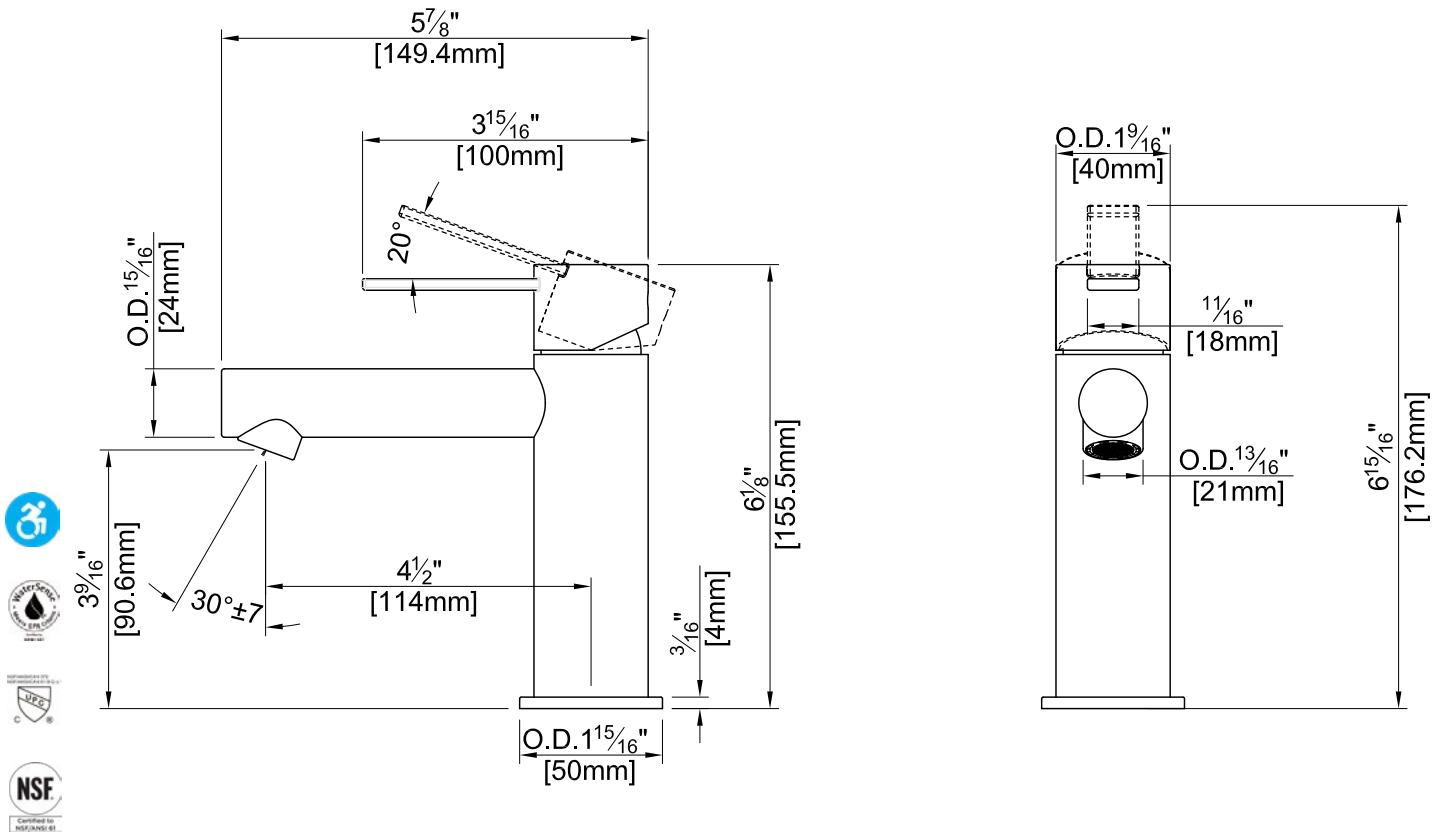

Technical Drawing

F24013MB

Warranty:

Limited Lifetime Faucet Warranty against material and manufacturing defects for residential use.
2 Year Limited Warranty on all industrial, commercial and business applications.

Codes & Standards:

ANSI/ASME A112.18.1
CSA B125.1
NSF/ANSI/CAN 61: Q < 1
NSF / ANSI / CAN372
IAPMO / cUPC Listed
EPA Watersense Listed
ADA Compliant

Flow Rate:

1.2 gpm, (4.6 lpm), @ 60 psig

Low Flow Alternative
@ 1.0 gpm (3.6 lpm) **F24013MB-10**
@ 0.5 gpm (1.9 lpm): **F24013MB-05**

Note: the .5 gpm low flow alternative does not come with a swivel aerator.