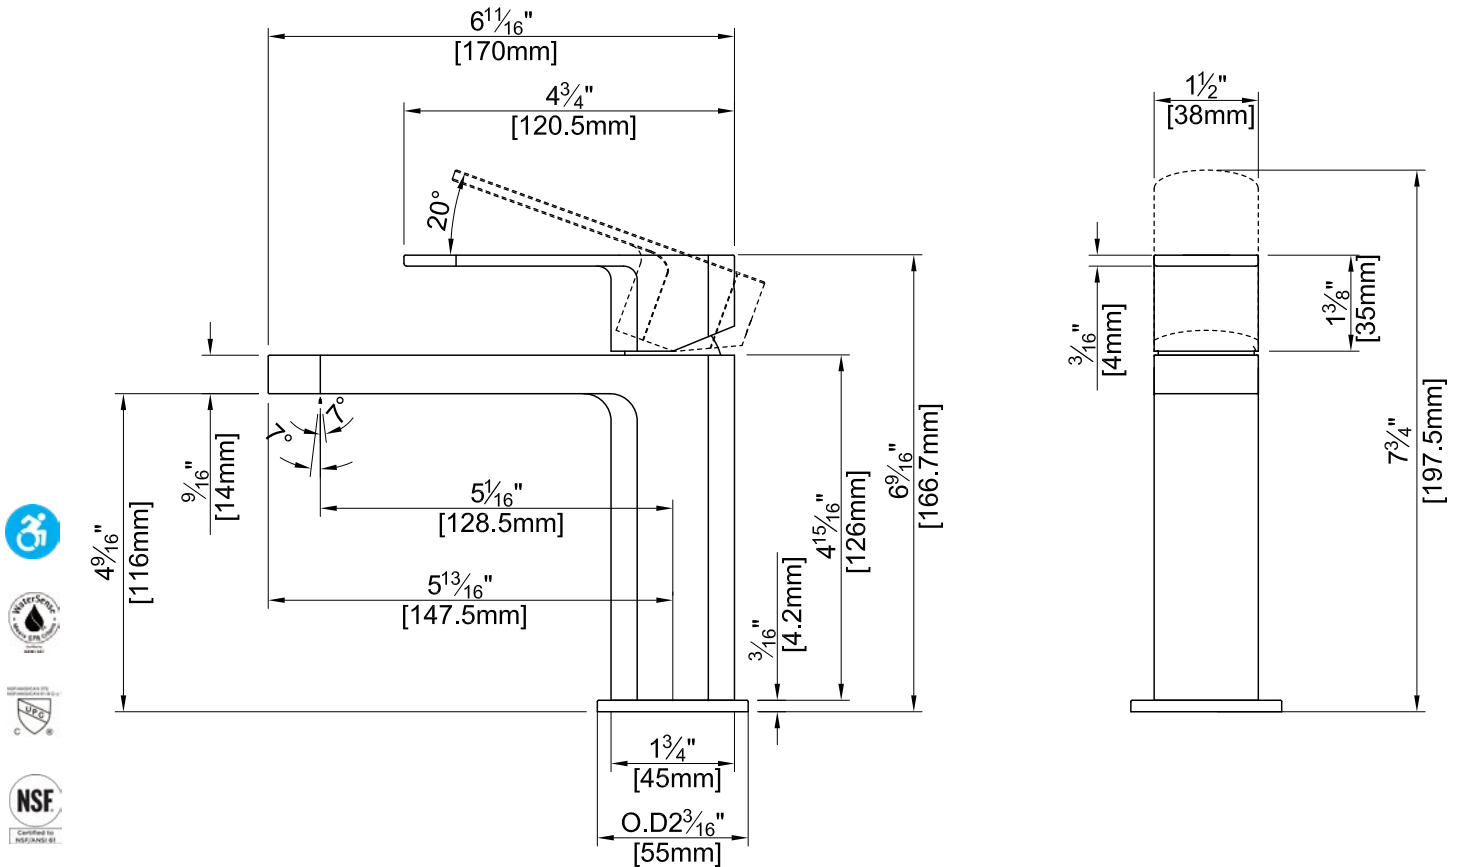

Technical Drawing

F28003MB

Warranty:

Limited Lifetime Faucet Warranty against material and manufacturing defects for residential use.
2 Year Limited Warranty on all industrial, commercial and business applications.

Codes & Standards:

ANSI/ASME A112.18.1
CSA B125.1
NSF/ANSI/CAN 61: Q < 1
NSF / ANSI / CAN372
IAPMO / cUPC Listed
EPA Watersense Listed
ADA Compliant

Flow Rate:

1.2 gpm / 4.6 lpm @ 60 psig

Low Flow Alternative
@1.0 gpm (3.6 lpm) **F28003MB-10**
@0.5 gpm (1.9 lpm): **F28003MB-05**

Note: the .5 gpm low flow alternative does not come with a swivel aerator.