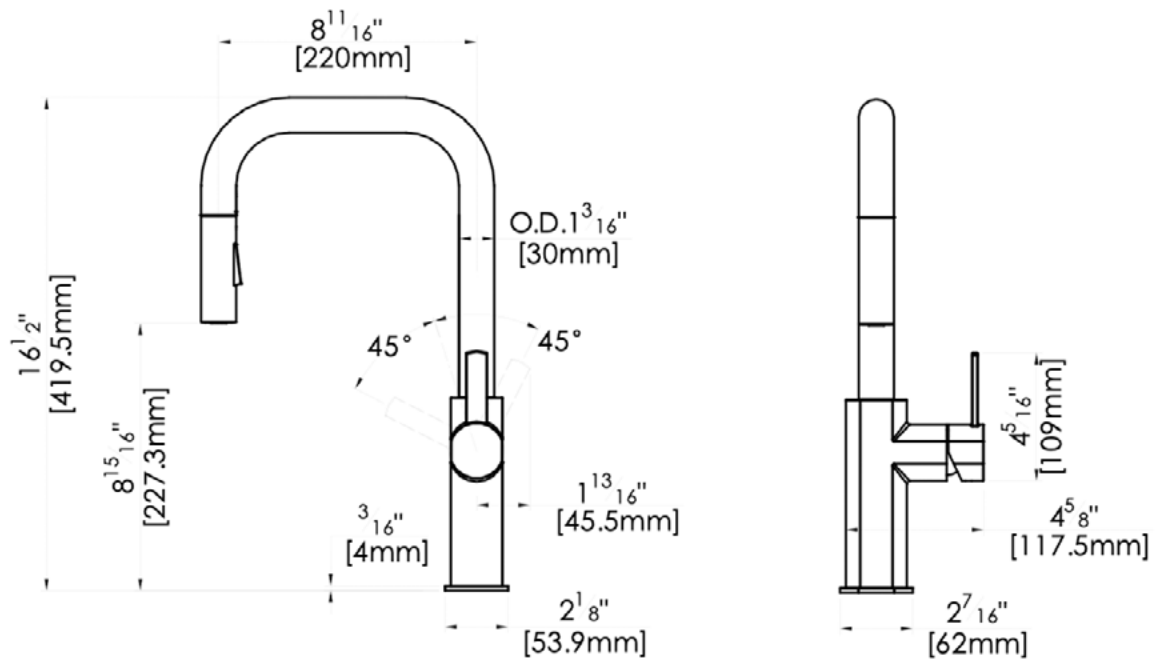

Wisdom Pull Down Kitchen faucet

F835MB

Specifications:

- Heavy brass construction
- Tubular spout design with 360 degree rotation
- Kerox ceramic cartridge ensures lifelong trouble free service
- Single handle operation, allows both volume and temperature control
- Quick and easy installation with top mounting system and quick hose connector
- Dual function spray head with spray and aerated flow
- Limited to flow rate of 1.5 gpm (5.7 lpm) at 60 psi
- Stainless steel flex supplies with 3/8" comp. connection
- 1-1/2" (38 mm) faucet hole size for drilling is recommended
- Max. deck thickness 1-1/2" (38 mm) with spacer and 2-1/8" (54 mm) without spacer
- Minimum 3 - 1/8" (78 mm) distance from back splash wall
- ADA Compliant

Features:

-  360 Degree Spout Rotation
-  Dual Spray Kitchen Faucet
-  Pull Down Kitchen Spout
-  Ceramic Disk Cartridge
-  Heavy brass construction

Matte Black (MB)

Technical Drawing

F835MB

Warranty:

Limited Lifetime Faucet Warranty against material and manufacturing defects for residential use.

ADA Compliant

Flow Rate:

1.5 gpm, (5.7lpm), @ 60 psig