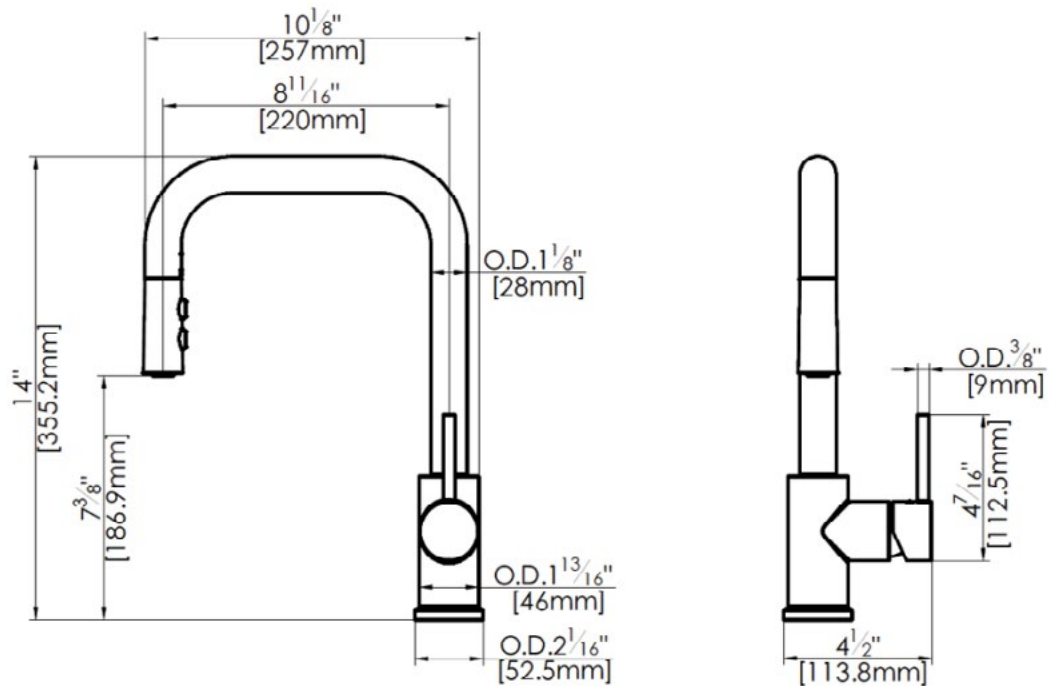

Technical Drawing

F829MB

Warranty:

Limited Lifetime Faucet Warranty against material and manufacturing defects for residential use.

2 Year Limited Warranty on all industrial, commercial and business applications.

Codes & Standards:

ANSI/ASME A112.18.1

CSA B125.1

NSF/ANSI/CAN 61: Q < 1

NSF / ANSI / CAN372

IAPMO / cUPC Listed

EPA Watersense Listed

ADA Compliant

Flow Rate:

1 gpm, (3.8 lpm), @ 60 psig