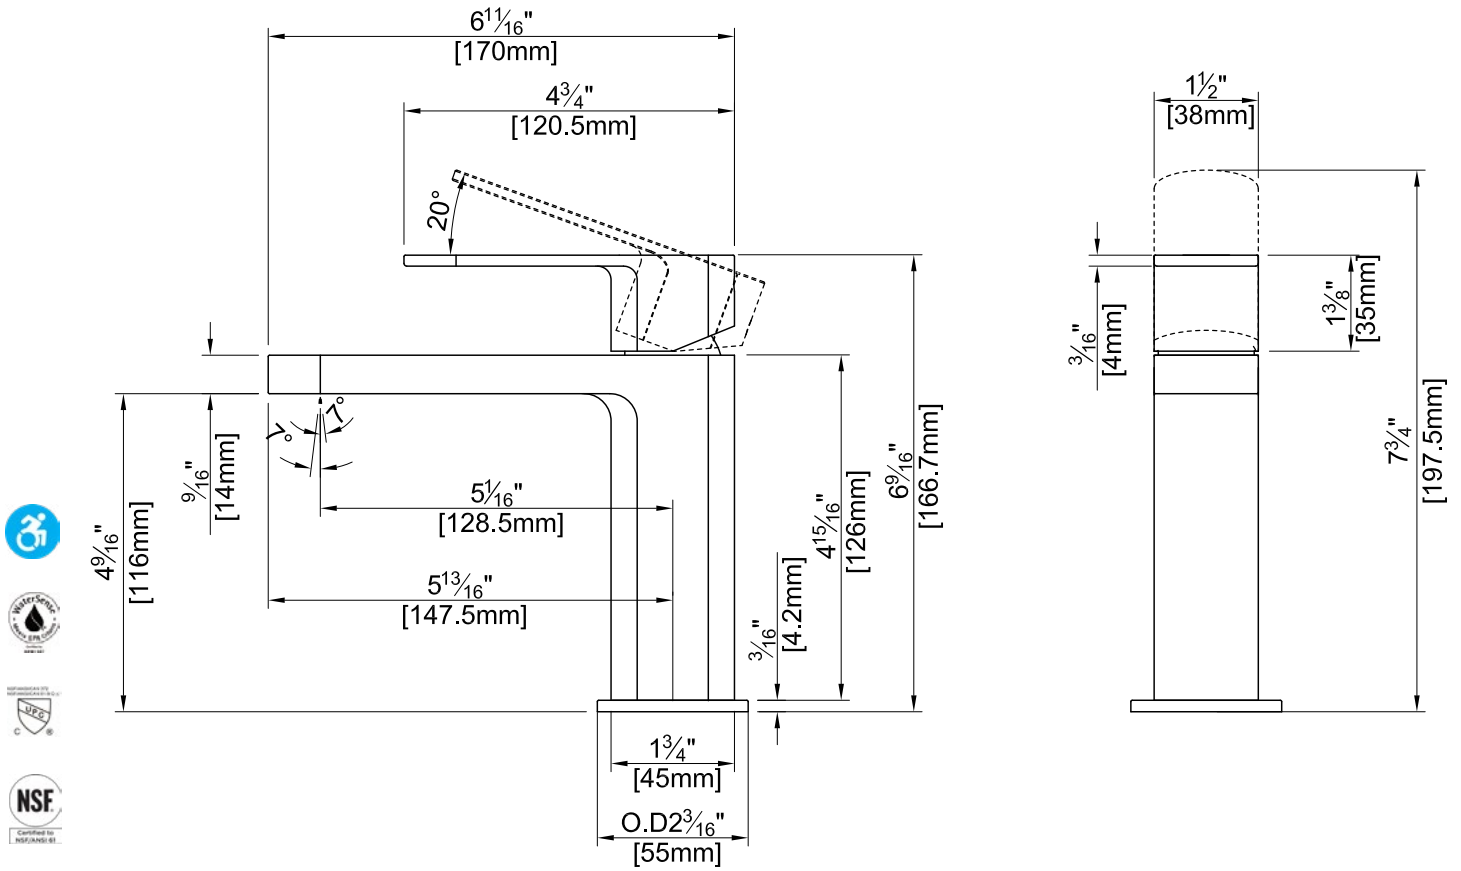

Technical Drawing

F28003

Warranty:

Limited Lifetime Faucet Warranty against material and manufacturing defects for residential use.
2 Year Limited Warranty on all industrial, commercial and business applications.

Codes & Standards:

ANSI/ASME A112.18.1
CSA B125.1
NSF/ANSI/CAN 61: Q < 1
NSF / ANSI / CAN372
IAPMO / cUPC Listed
EPA Watersense Listed
ADA Compliant

Flow Rate:

1.2 gpm / 4.6 lpm @ 60 psig

Low Flow Alternative
@1.0 gpm (3.6 lpm) **F28003-10**
@0.5 gpm (1.9 lpm): **F28003-05**

Note: the .5 gpm low flow alternative does not come with a swivel aerator.