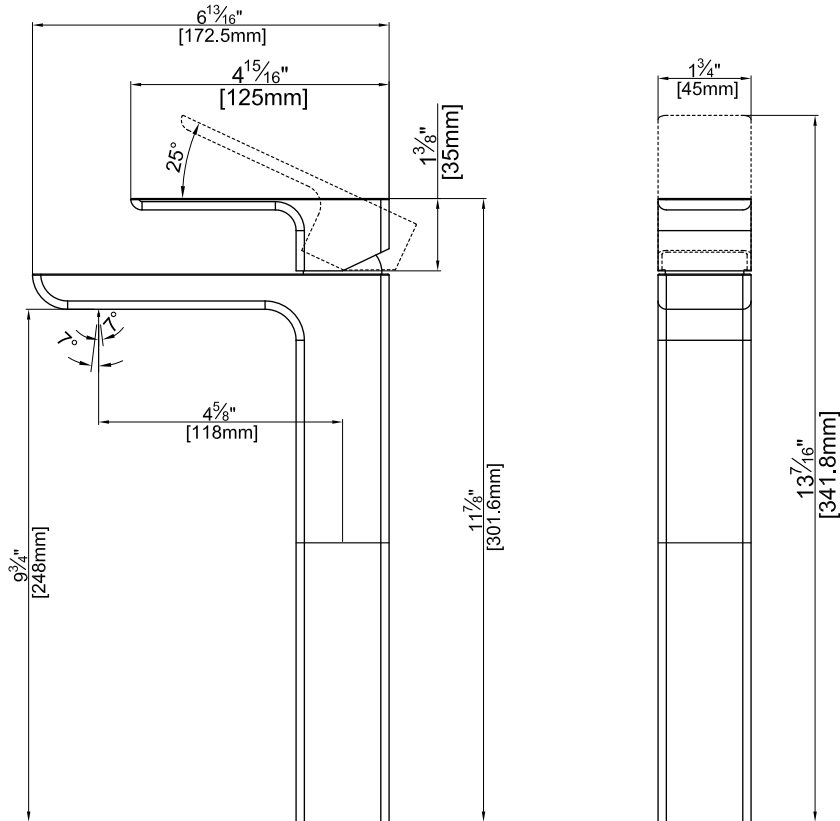

Technical Drawing

F16002

Warranty:

Limited Lifetime Faucet Warranty against material and manufacturing defects for residential use.

2 Year Limited Warranty on all industrial, commercial and business applications.

Codes & Standards:

ANSI/ASME A112.18.1

CSA B125.1

NSF / ANSI / CAN372

IAPMO / cUPC Listed

EPA Watersense Listed

ADA Compliant

Flow Rate:

1.2 gpm, (4.6 lpm), @ 60 psig