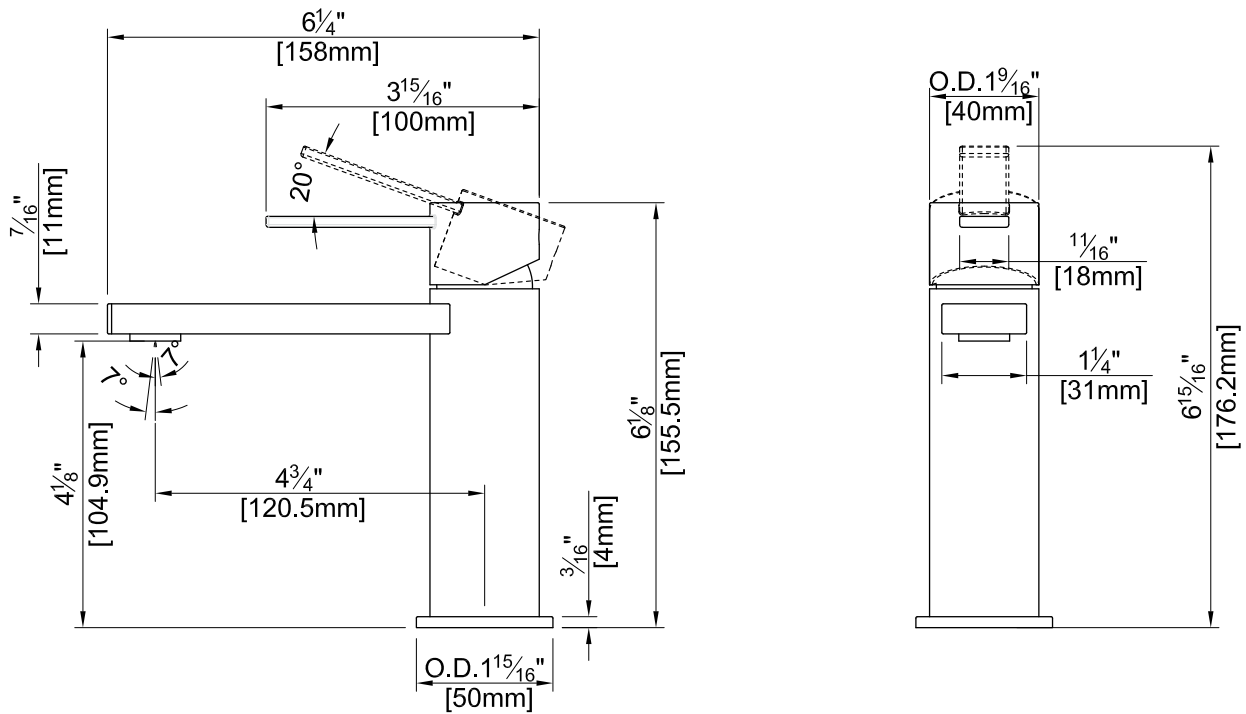

Technical Drawing

F24011

Warranty:

Limited Lifetime Faucet Warranty against material and manufacturing defects for residential use.

2 Year Limited Warranty on all industrial, commercial and business applications.

Codes & Standards:

ANSI/ASME A112.18.1

CSA B125.1

NSF/ANSI/CAN 61: Q < 1

NSF / ANSI / CAN372

IAPMO / cUPC Listed

EPA Watersense Listed

ADA Compliant

Flow Rate:

1.2 gpm, (4.6 lpm), @ 60 psig

Low Flow Alternative:

@1 gpm (3.8 lpm): **F24011-10**

@.5 gpm (1.9 lpm): **F24011-05**

Note: the .5 gpm low flow alternative does not come with a swivel aerator.