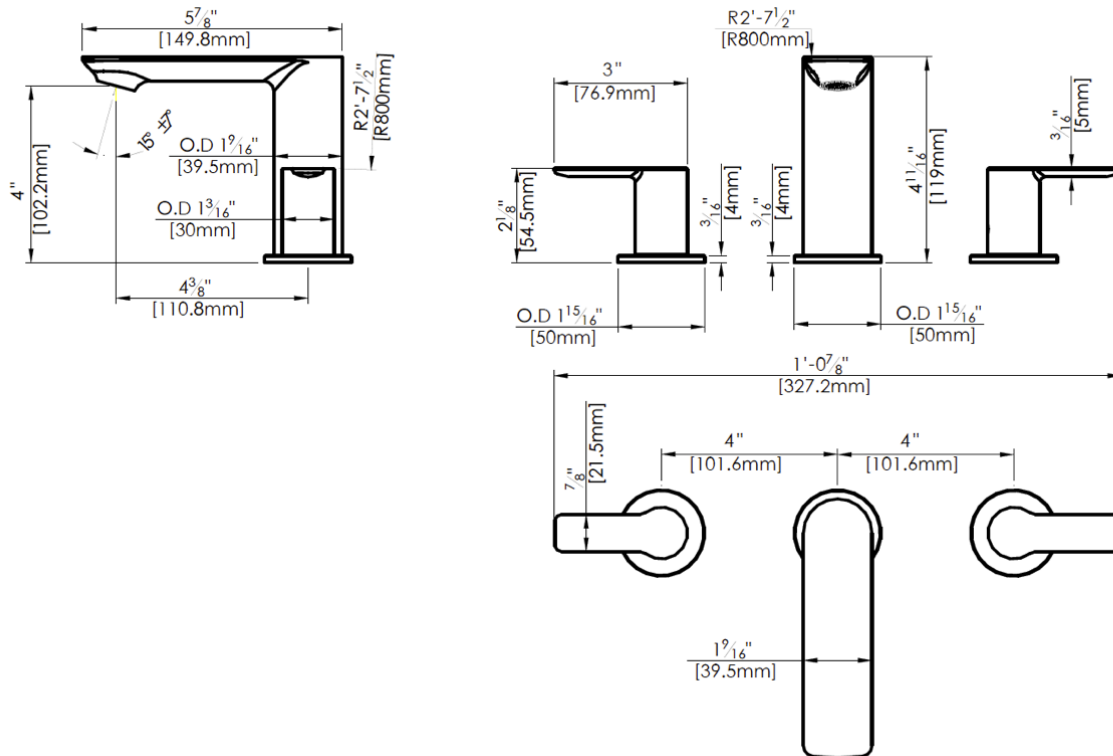

Technical Drawing

F19006

Warranty:

Limited Lifetime Faucet Warranty against material and manufacturing defects for residential use.

2 Year Limited Warranty on all industrial, commercial and business applications.

Codes & Standards:

ANSI/ASME A112.18.1

CSA B125.1

NSF/ANSI/CAN 61: Q < 1

NSF / ANSI / CAN372

IAPMO / cUPC Listed

EPA Watersense Listed

ADA Compliant

Flow Rate:

1.0 gpm (3.8 lpm), @ 60 psig

Low Flow Alternative:

@ 0.5gpm / 1.9 lpm: **F19006-05**

Note: The .5 gpm low flow alternative does not come with a swivel aerator.