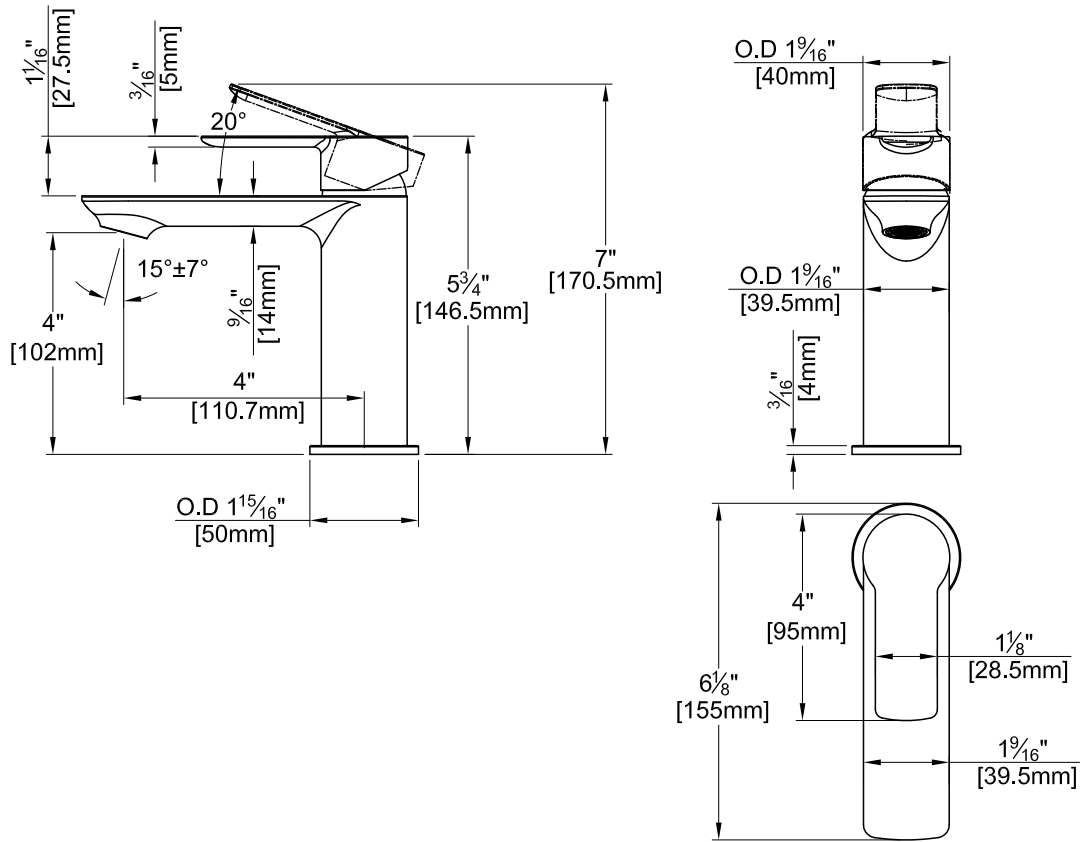

Technical Drawing

F19001

Warranty:

Limited Lifetime Faucet Warranty against material and manufacturing defects for residential use.

2 Year Limited Warranty on all industrial, commercial and business applications.

Codes & Standards:

ANSI/ASME A112.18.1

CSA B125.1

NSF/ANSI/CAN 61: Q < 1

NSF / ANSI / CAN372

IAPMO / cUPC Listed

EPA Watersense Listed

ADA Compliant

Flow Rate:

1 gpm, (3.8 lpm), @ 60 psig

Low Flow Alternative:

@ 0.5gpm / 1.9 lpm: **F19001-05**

Note: the .5 gpm low flow alternative does not come with a swivel aerator.