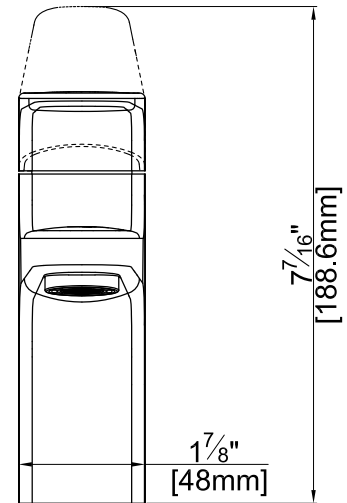

Technical Drawing

F18001

Warranty:

Limited Lifetime Faucet Warranty against material and manufacturing defects for residential use.

2 Year Limited Warranty on all industrial, commercial and business applications.

Codes & Standards:

ANSI/ASME A112.18.1

CSA B125.1

NSF/ANSI/CAN 61: Q < 1

NSF / ANSI / CAN372

IAPMO / cUPC Listed

EPA Watersense Listed

ADA Compliant

Flow Rate:

1.2 gpm / 4.5 lpm @ 60 psig

Low Flow Alternative:

@ 1.0 gpm / 3.8 lpm: **F18001-10**

@ 0.5 gpm / 1.9 lpm **F18001-05**