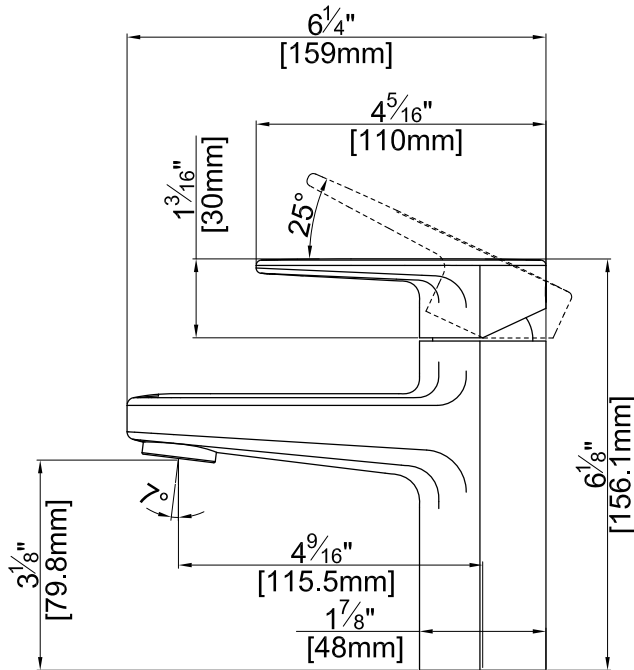

Technical Drawing

F18001

Warranty:

Limited Lifetime Faucet Warranty against material and manufacturing defects for residential use.

2 Year Limited Warranty on all industrial, commercial and business applications.

Codes & Standards:

ANSI/ASME A112.18.1

CSA B125.1

NSF/ANSI/CAN 61: Q < 1

NSF / ANSI / CAN372

IAPMO / cUPC Listed

EPA Watersense Listed

ADA Compliant

Flow Rate:

1.2 gpm / 4.5 lpm @ 60 psig

Low Flow Alternative:

@ 1.0 gpm / 3.8 lpm: **F18001-10**

@ 0.5 gpm / 1.9 lpm **F18001-05**