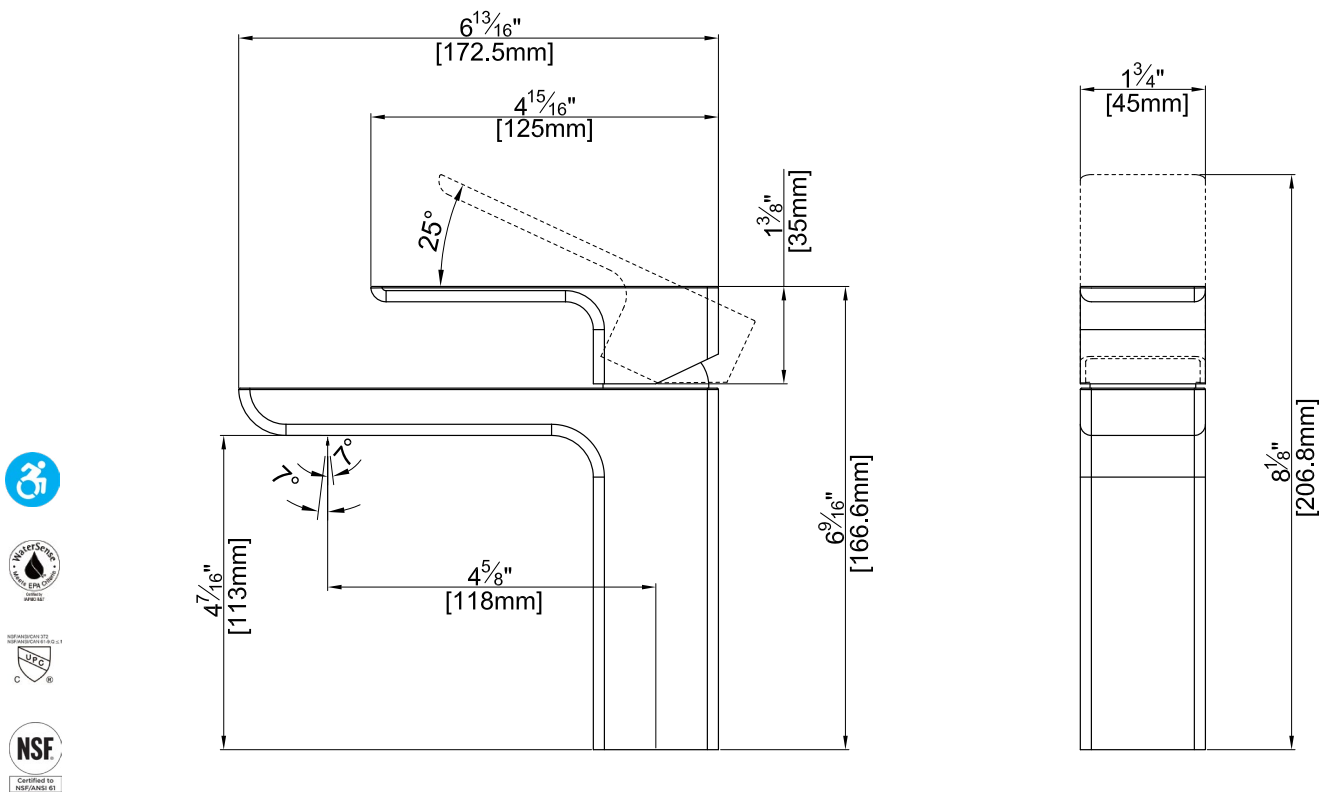

Technical Drawing

F16001

Warranty:

Limited Lifetime Faucet Warranty against material and manufacturing defects for residential use.
2 Year Limited Warranty on all industrial, commercial and business applications.

Codes & Standards:

ANSI/ASME A112.18.1
CSA B125.1
NSF/ANSI/CAN 61: Q < 1
NSF / ANSI / CAN372
IAPMO / cUPC Listed
EPA Watersense Listed
ADA Compliant

Flow Rate:

1.2 gpm, (4.6 lpm), @ 60 psig

Low Flow Alternative:

@1.0 gpm (3.6 lpm) **F16001-10**

@0.5 gpm (1.9 lpm): **F16001-05**

Note: the .5 gpm low flow alternative does not come with a swivel aerator.