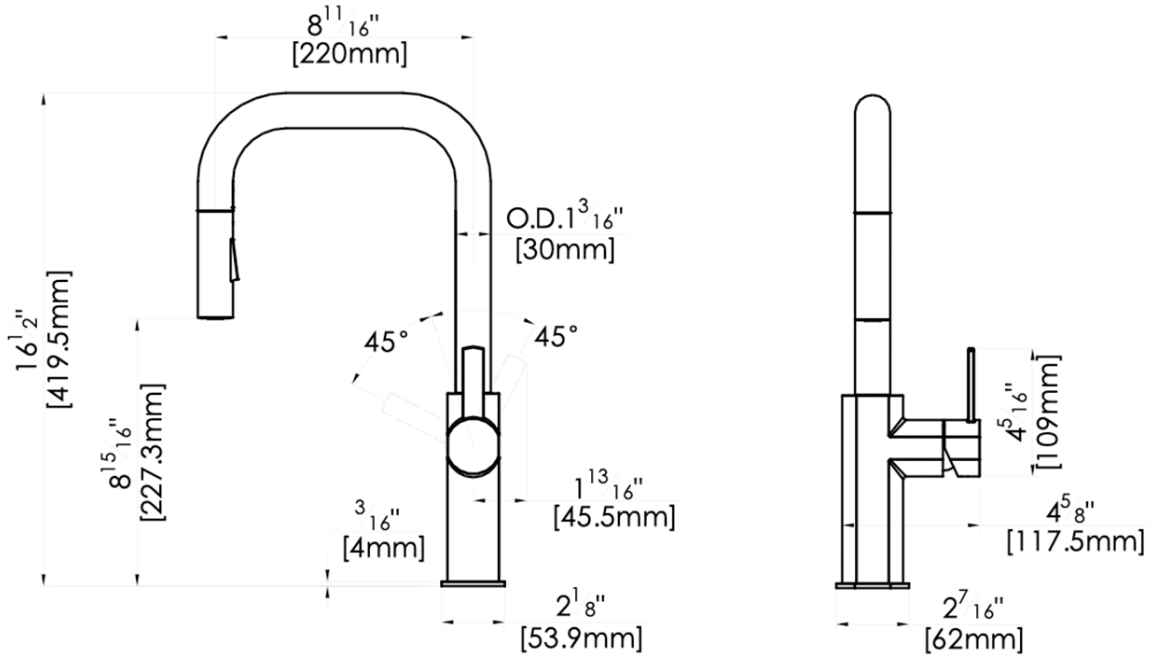

Technical Drawing

F835

Warranty:

Limited Lifetime Faucet Warranty against material and manufacturing defects for residential use.

2 Year Limited Warranty on all industrial, commercial and business applications.

Codes & Standards:

ANSI/ASME A112.18.1

CSA B125.1

NSF/ANSI/CAN 61: Q < 1

NSF / ANSI / CAN372

IAPMO / cUPC Listed

EPA Watersense Listed

ADA Compliant

Flow Rate:

1.5 gpm, (5.7lpm), @ 60 psig