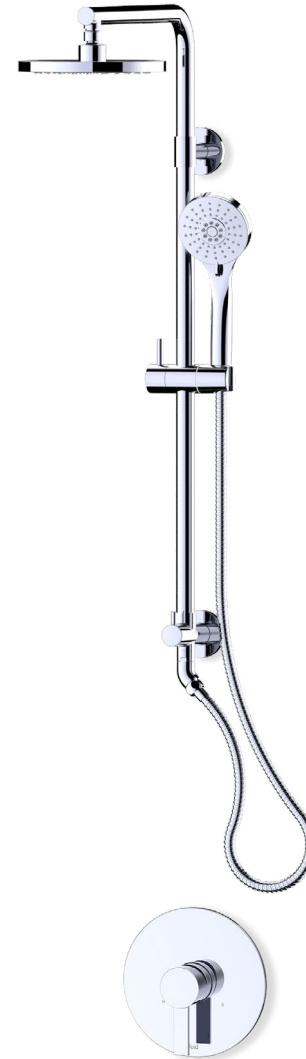

Citi Switch 8" Rain Shower Head & Hand Shower Trim Kit

F241015T

Specifications:

- Metal construction for durability and reliability
- Pressure balancing volume control
- Maximum temperature limit stop for added safety
- Integral stop check valves for easy maintenance
- Valve and trim packages are sold separately
- Requires the fluid F1001B pressure balancing valve, (sold separately and available in solder, PEX and PEX-W.)
- ADA Compliant

Components:

F1001T	Cartridge Sleeve
FP6024041	Citi Handle
FP6001035-1PB	Round Cover Plate
FP900216	16" Switch Shower Arm
FP6002150	8" Rain Shower Head
FP40120	3 Function Round Hand Shower*
FP933000	Switch Slide Bar
FP6001006	60" Shower Hose*

* Matte black version features the FP6001007MB Shower Hose & FP40130MB 3 Function Hand Shower

Features:

-  Requires F1001b
-  Bubble Level
-  Integral Stops
-  Speed Connect

Polished Chrome (CP), Brushed Nickel (BN) and Matte Black (MB)