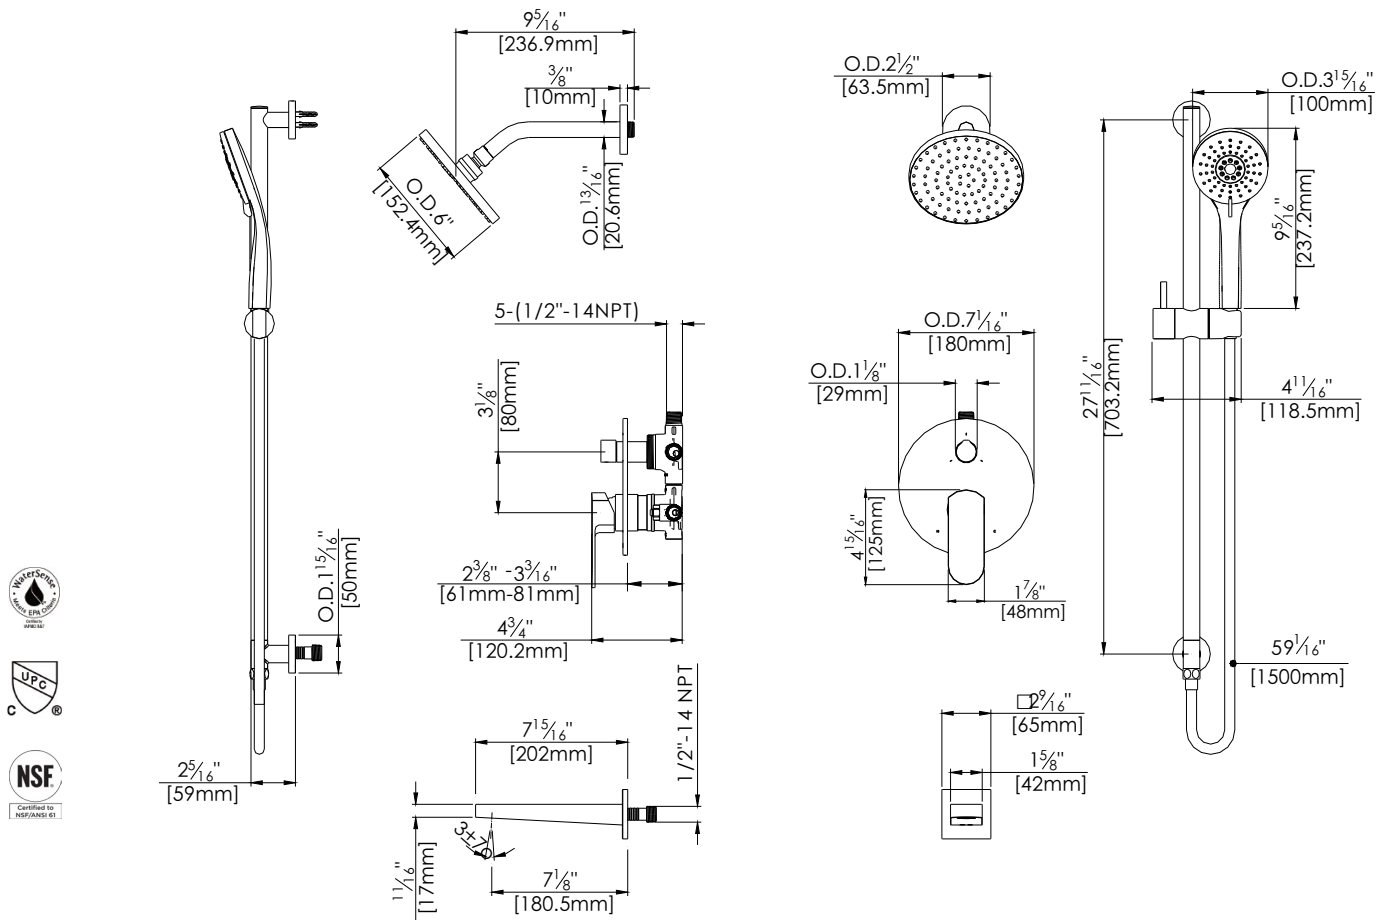

### Components:

F1001T .....	Sleeve Tube and Cap
FP6028341 .....	Wisdom Handle
FP801013 .....	Diverter Sleeve
FP605752 .....	Diverter Handle
FP6001143-3PB .....	Round Cover Plate
FP6016008 .....	8" Shower Arm
FP6000350 .....	6" Shower Head
FP40120 .....	3 Function Hand Shower
FA802 .....	Slide Bar With Integral Outlet
FP6001006 .....	60" Shower Hose
FP6041034 .....	Wisdom Tub Spout

### Features:

-  Requires F1003B
-  Bubble Level
-  Integral Stops
-  Speed Connect

Polished Chrome (CP), Brushed Nickel (BN)

## Technical Drawing

F283027T