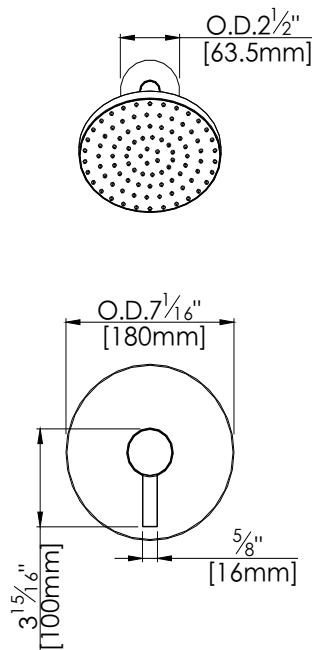

Technical Drawing

F281037T

Warranty:

Limited Lifetime Faucet Warranty against material and manufacturing defects for residential use.
2 Year Limited Warranty on all industrial, commercial and business applications.

Codes and Standards:

ANSI/ASME A112.18.1
CSA B125.1
IAPMO / cUPC Listed

Flow Rate:

Shower Head 1.8 gpm @ 60 psig
Low Flow Alternative: Shower Head @ 1.5 gpm: **F281037T-15**