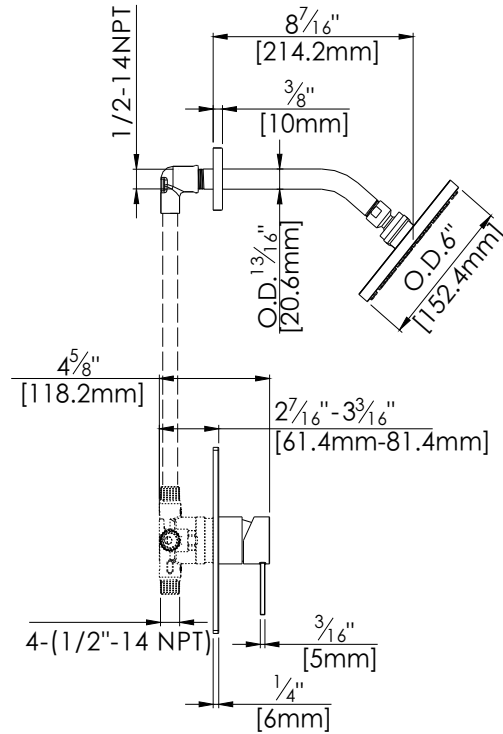

Technical Drawing

F281037T

Warranty:

Limited Lifetime Faucet Warranty against material and manufacturing defects for residential use.
2 Year Limited Warranty on all industrial, commercial and business applications.

Codes and Standards:

ANSI/ASME A112.18.1
CSA B125.1
IAPMO / cUPC Listed

Flow Rate:

Shower Head 1.8 gpm @ 60 psig
Low Flow Alternative: Shower Head @ 1.5 gpm: **F281037T-15**