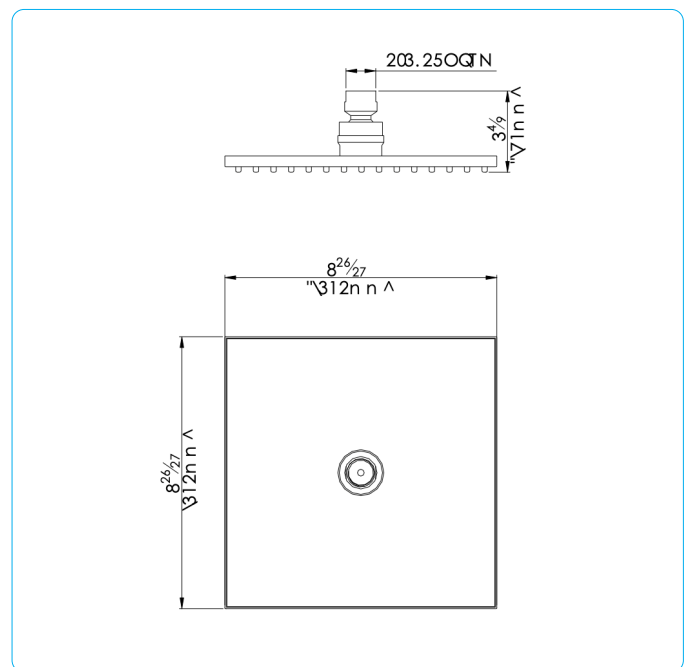

fluid Square Brass 8" Rain Shower Head

FP6001050

Specifications:

- → Heavy brass construction
- → Self-cleaning nozzles to help eliminate scale build up
- → 1/2" brass ball joint
- → flow rate 1.8 GPM @60psig

Flow Rate

- → **1.8 gpm** @ 60 psig

Warranty:

Limited Lifetime Faucet Warranty against material and manufacturing defects for residential use.

2 Year Limited Warranty on all industrial, commercial and business applications.

Features:

- Heavy Brass Construction

Available in Polished Chrome (CP) and Brushed Nickel (BN)