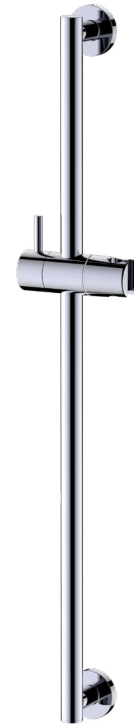

fluid 27" Brass Slide Bar with round escutcheons

FA105

Specifications:

- Heavy brass construction
- Single lever handle operation allows easy up and down movement
- Mounting accessory is included

Warranty:

Limited Lifetime Faucet Warranty against material and manufacturing defects for residential use.

2 Year Limited Warranty on all industrial, commercial and business applications.

Features:

-  Heavy Brass Construction

Available in Polished Chrome (CP) and Brushed Nickel (BN)