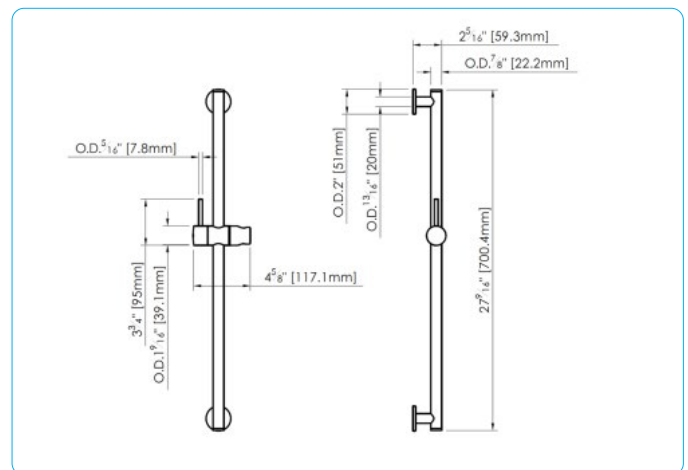

fluid 27" Brass Slide Bar with round escutcheons

FA105

Specifications:

- → Heavy brass construction
- → Single lever handle operation allows easy up and down movement
- → Mounting accessory is included

Warranty:

Limited Lifetime Faucet Warranty against material and manufacturing defects for residential use.

2 Year Limited Warranty on all industrial, commercial and business applications.

Features:

- Heavy Brass Construction

Available in Polished Chrome (CP) and Brushed Nickel (BN)